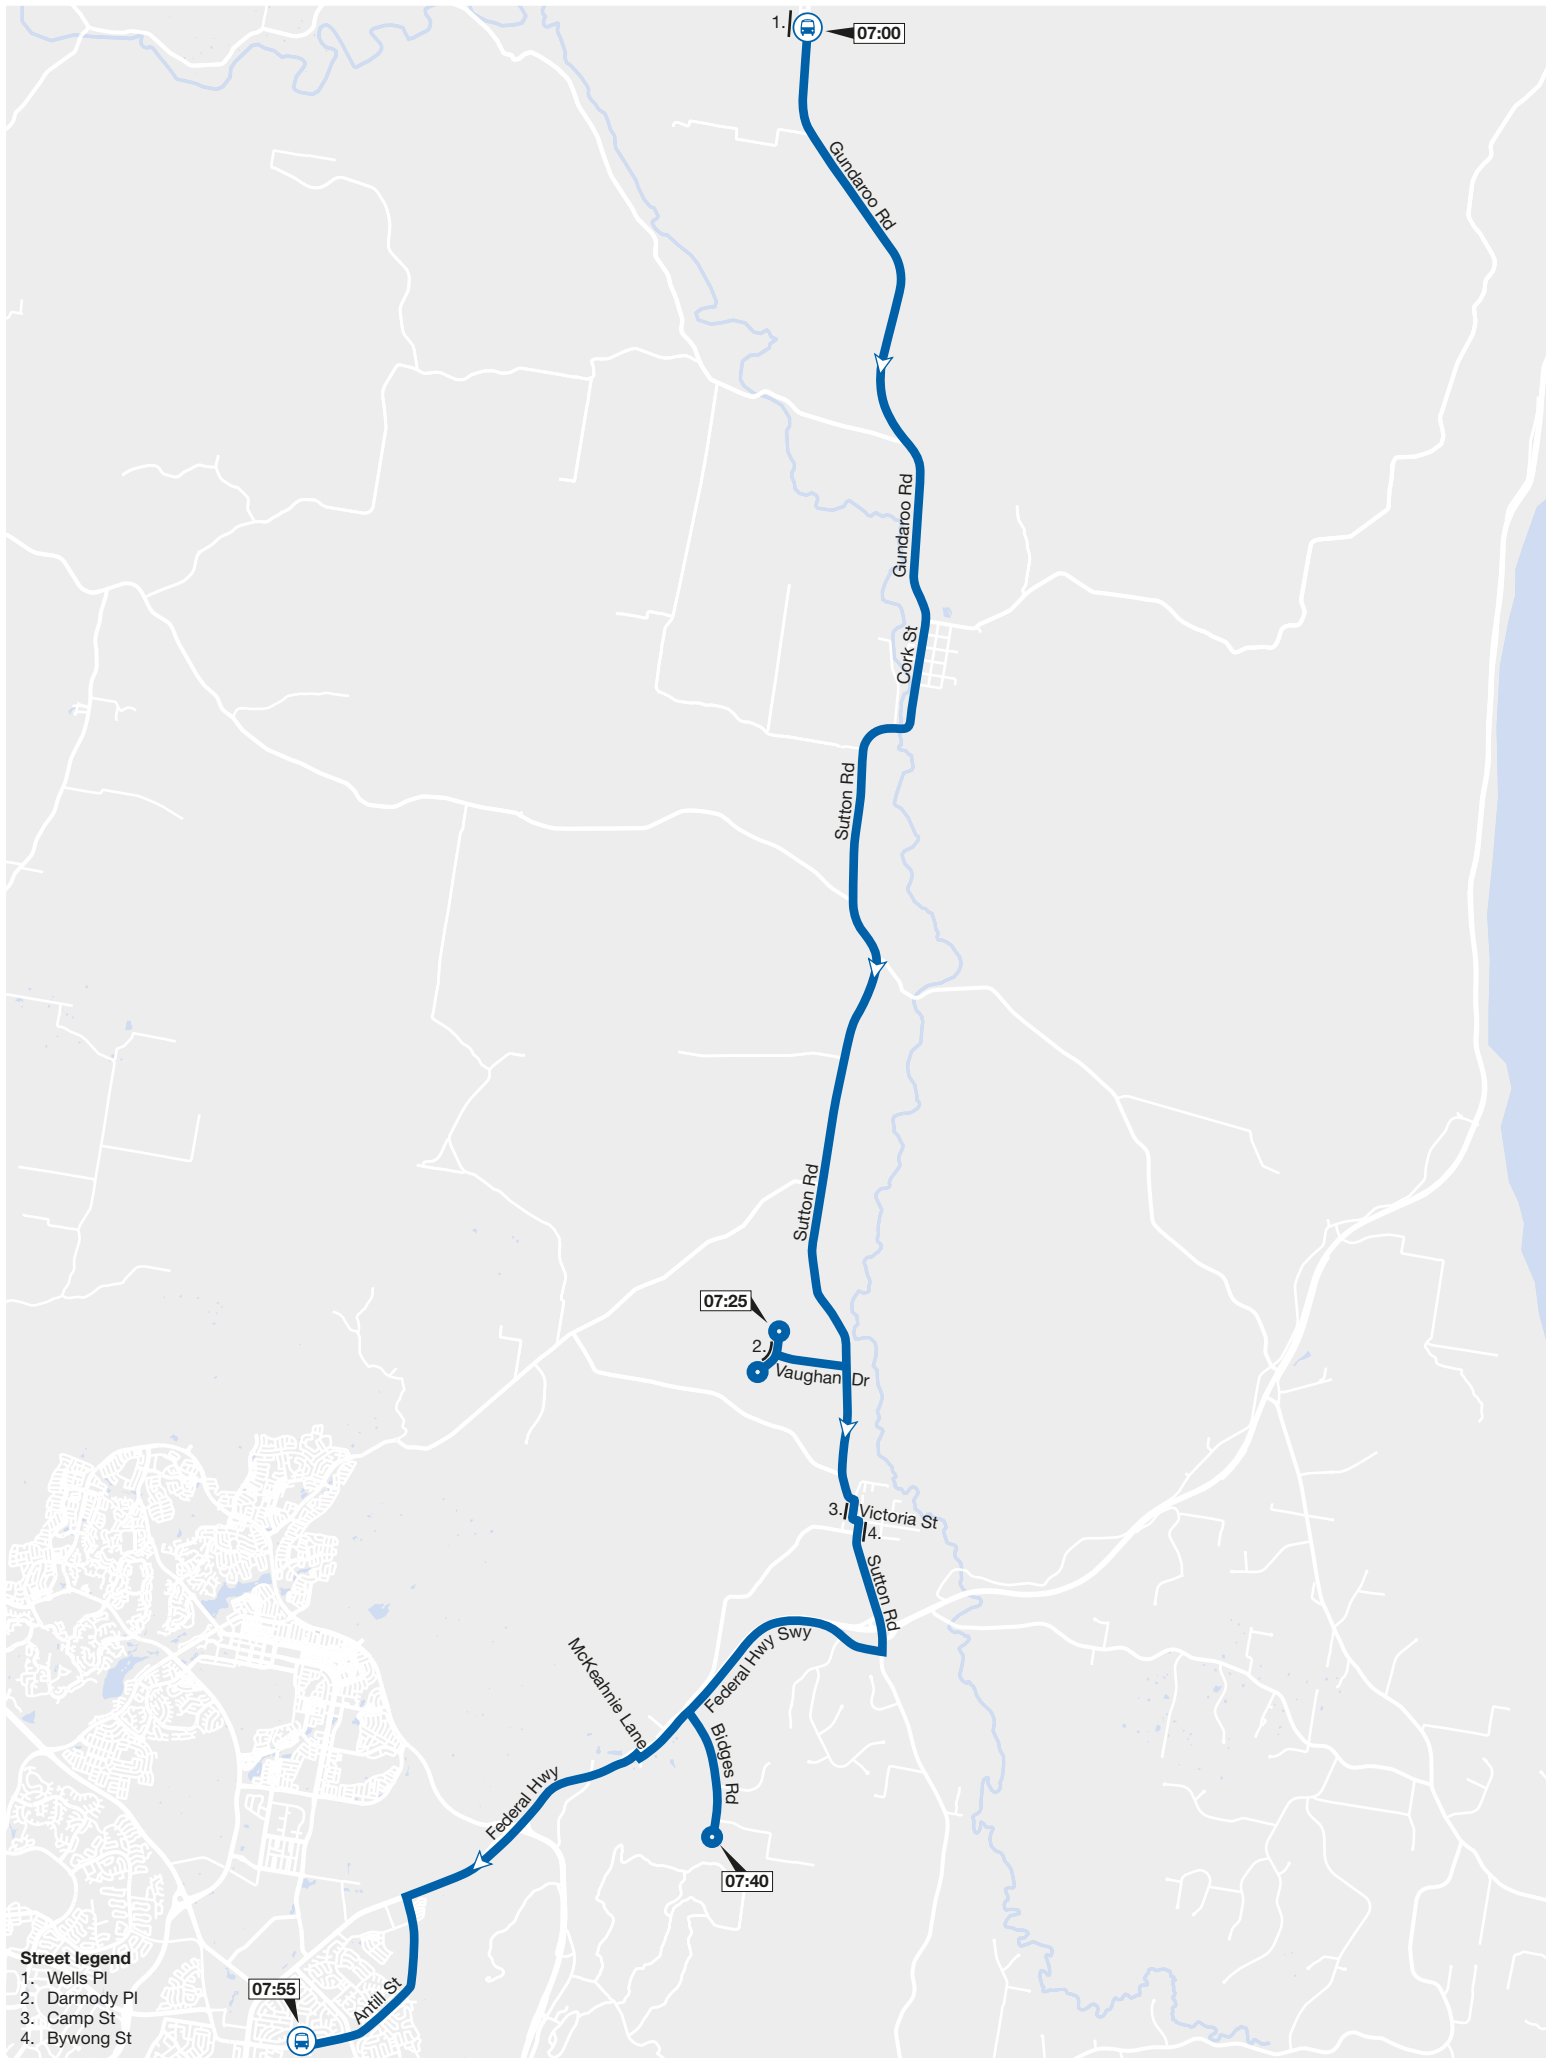

Morning school bus map

Route: **S272**

cdccanberra.com.au

(02) 6299 3722

North

Bus route and direction of travel

Terminus

Valid: **January 2024**