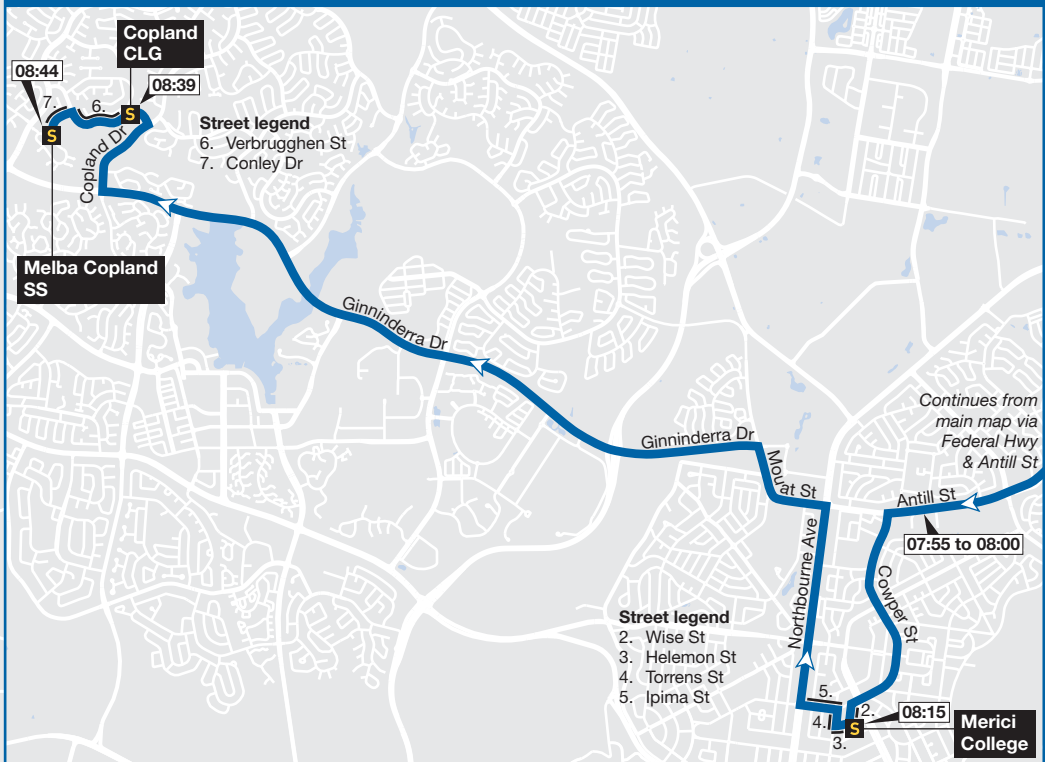

Collector inset

Dickson to Melba inset

Bus route and direction of travel

Terminus

S School

Valid: January 2024