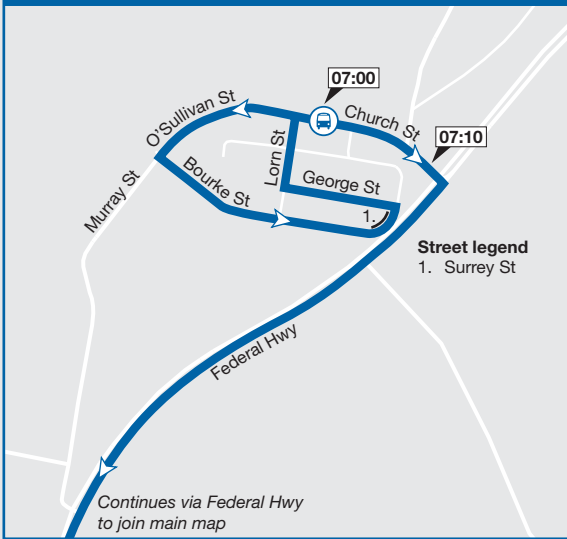

Collector inset

Dickson to Melba inset

Bus route and direction of travel

Terminus

S School

Valid: January 2024