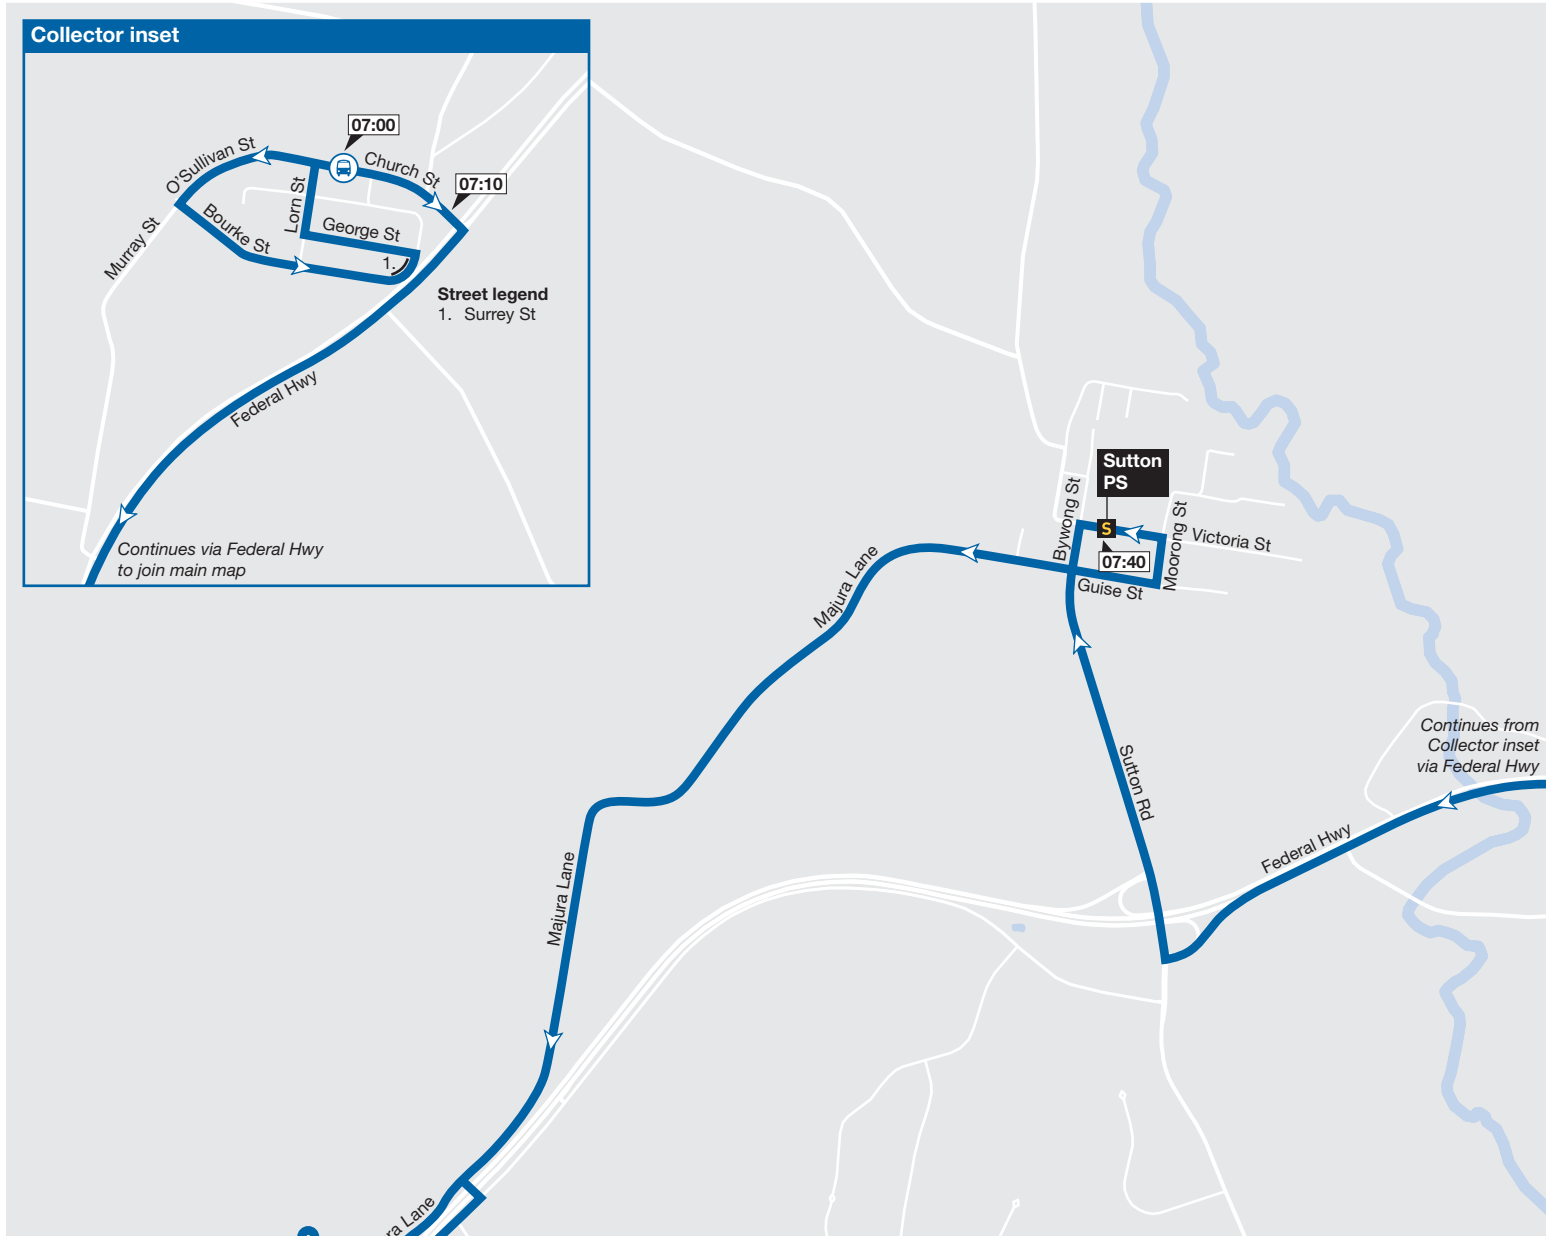

Collector inset

Dickson to Melba inset

Bus route and direction of travel

Terminus

S School

Valid: January 2024