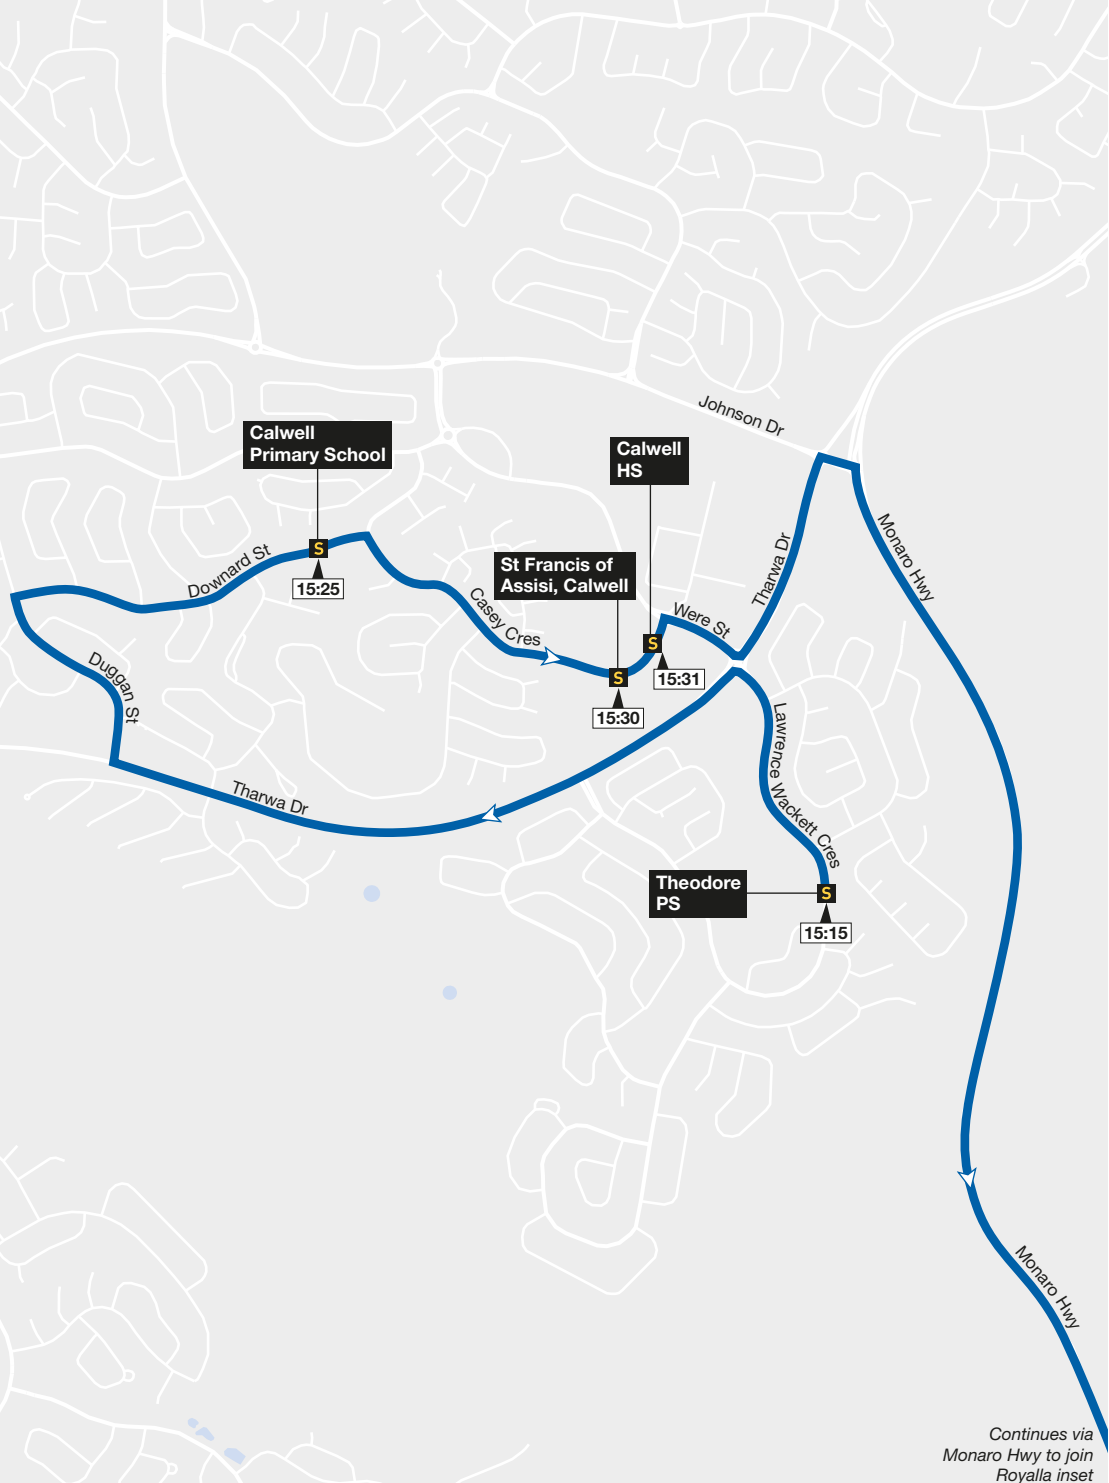

Colinton inset

Continues from Royalla inset via Monaro Hwy

Royalla inset

Continues from main map via Monaro Hwy

Continues via Monaro Hwy to join Royalla inset

Street legend
1. Colinton Rest Area

Bus route and direction of travel

Terminus

S School

Valid: January 2024