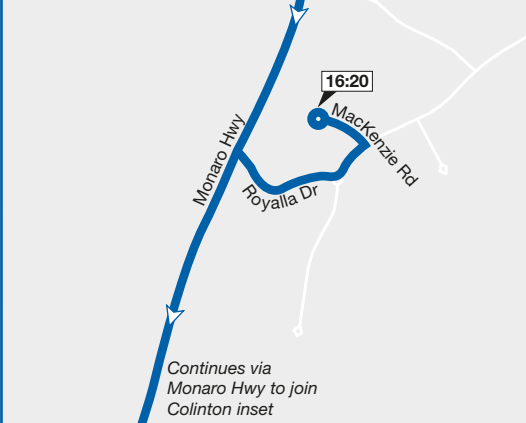

Colinton inset

Continues from Royalla inset via Monaro Hwy

Royalla inset

Continues from main map via Monaro Hwy

Continues via Monaro Hwy to join Royalla inset

Street legend
1. Colinton Rest Area

Bus route and direction of travel

Terminus

S School

Valid: January 2024