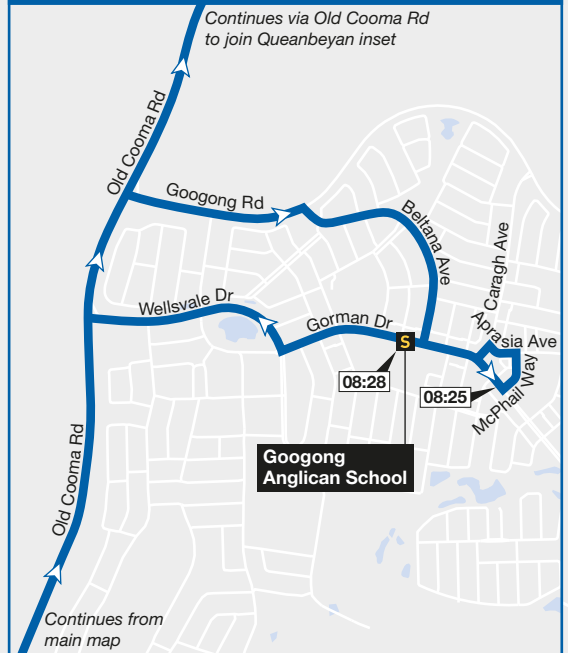

Queanbeyan inset

Googong inset

Bus route and direction of travel

Terminus

S School

Valid: January 2024