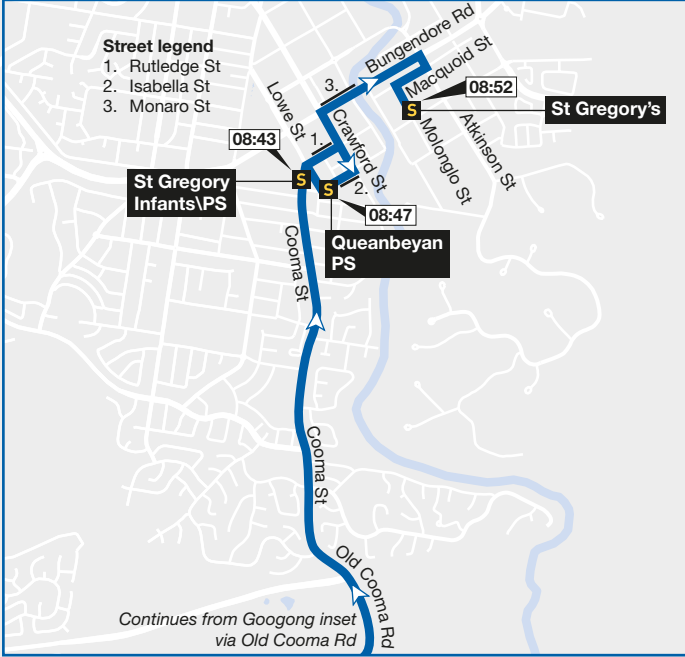

Queanbeyan inset

Googong inset

Bus route and direction of travel

Terminus

S School

Valid: January 2024