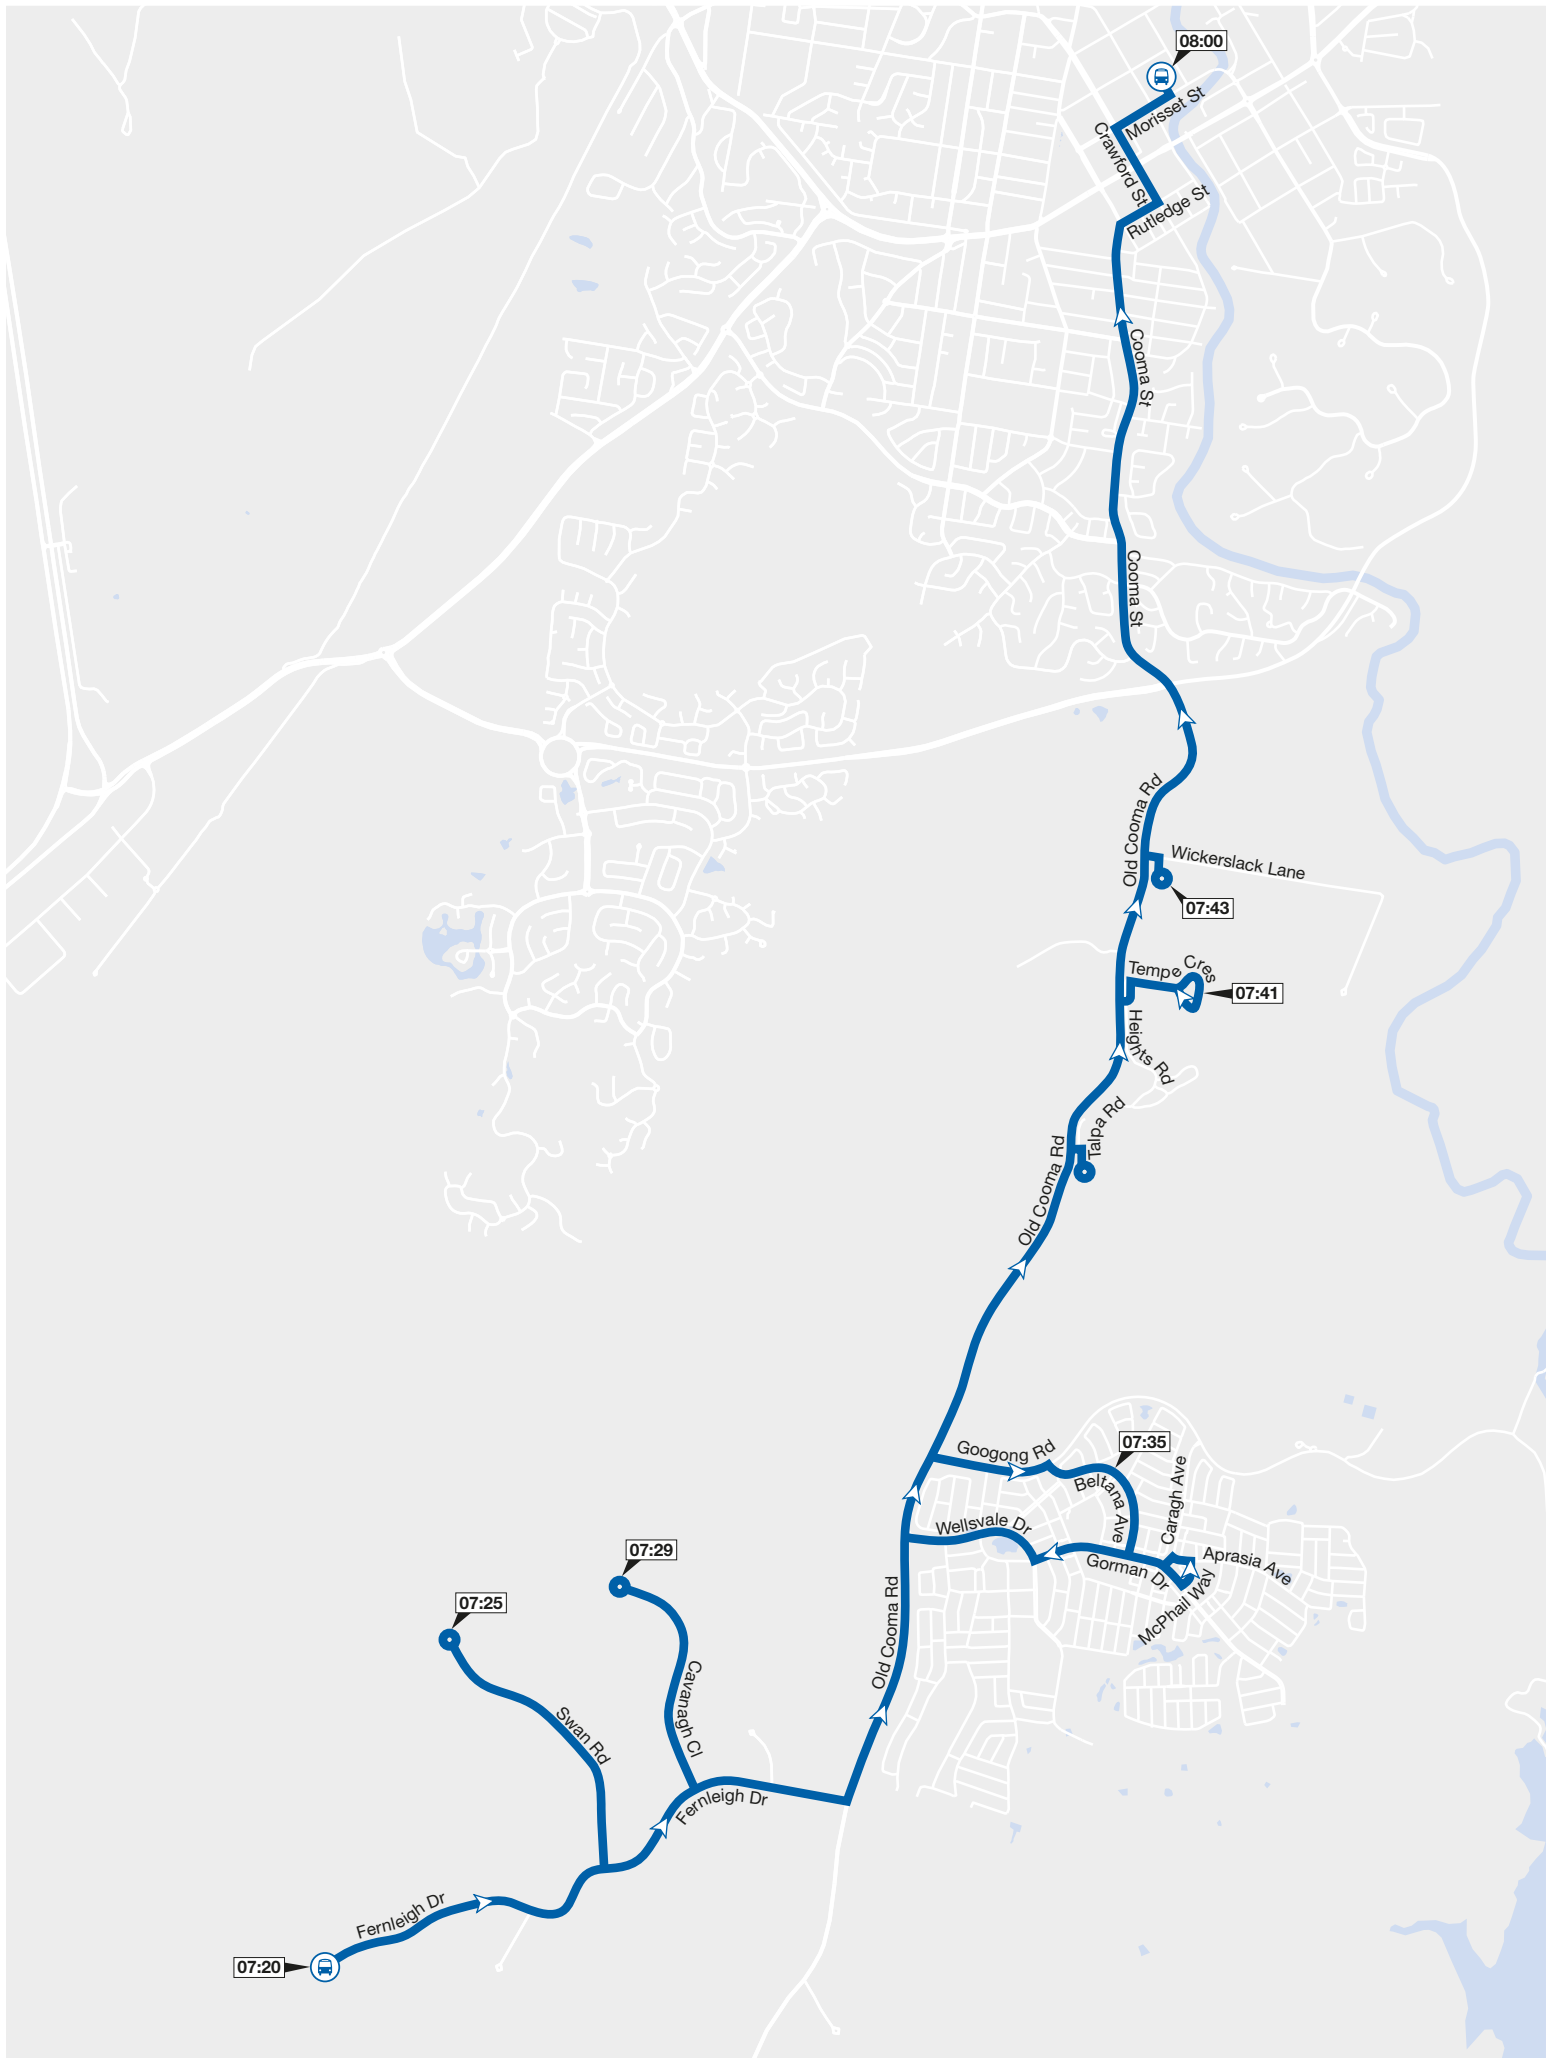

Morning school bus map

Route: **S224**

Bus route and direction of travel

Terminus

Valid: **January 2023**