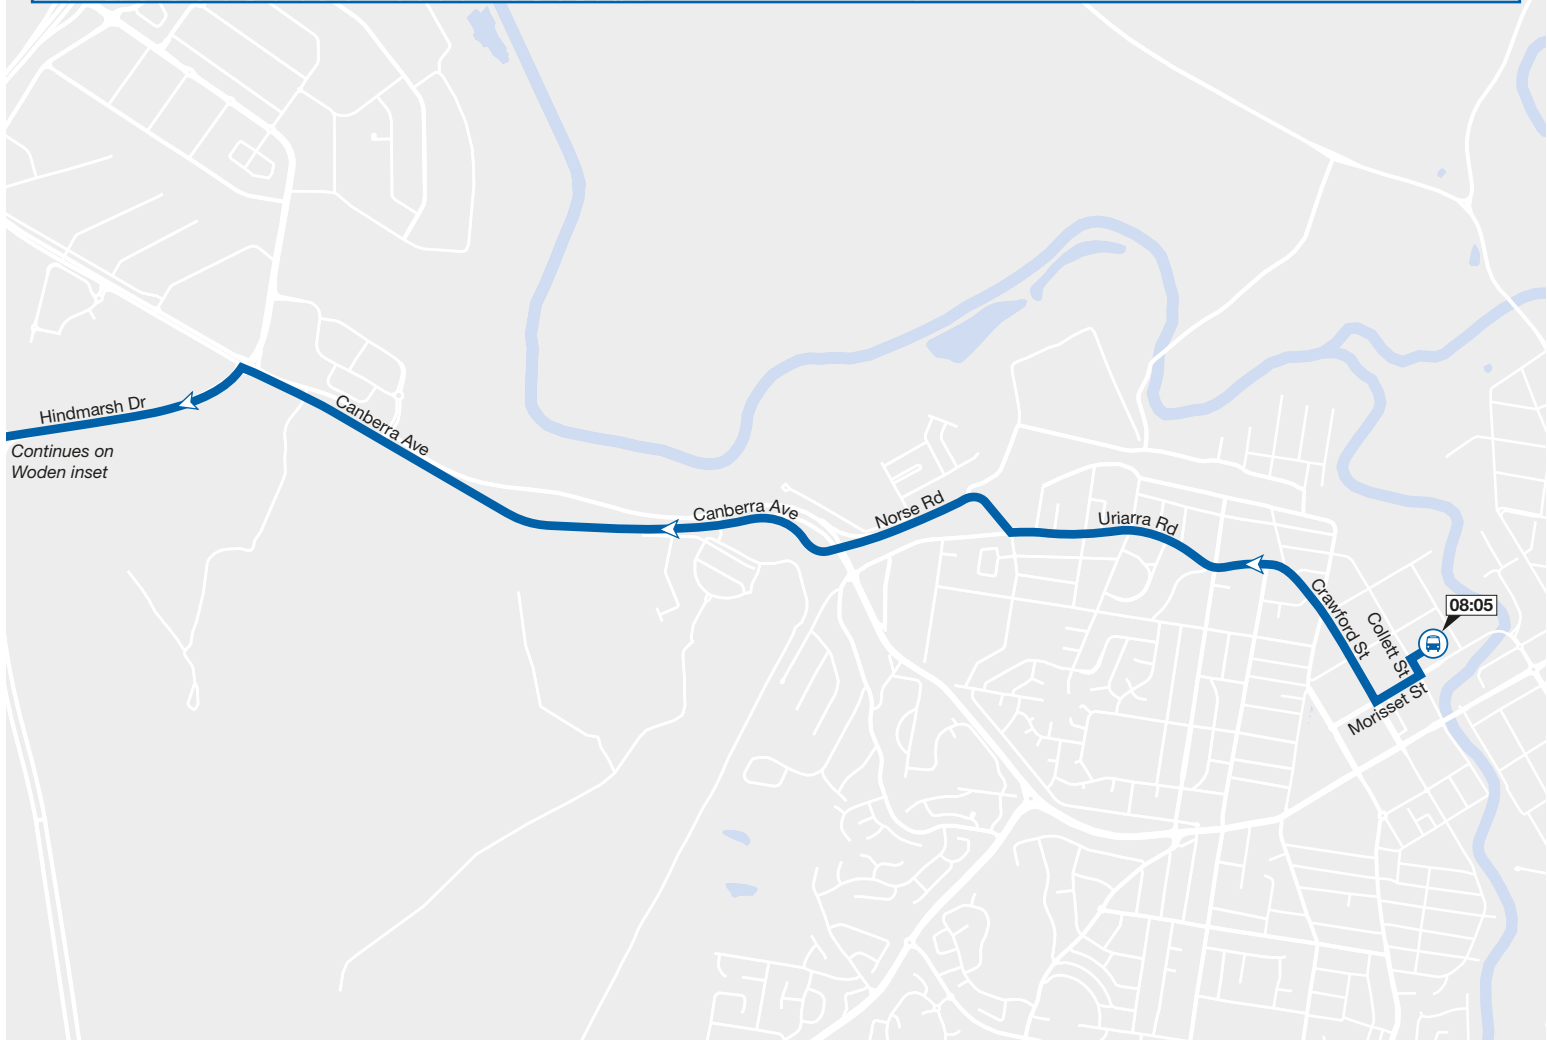

Woden inset

Bus route and direction of travel

Terminus

School

Valid: **January 2024**