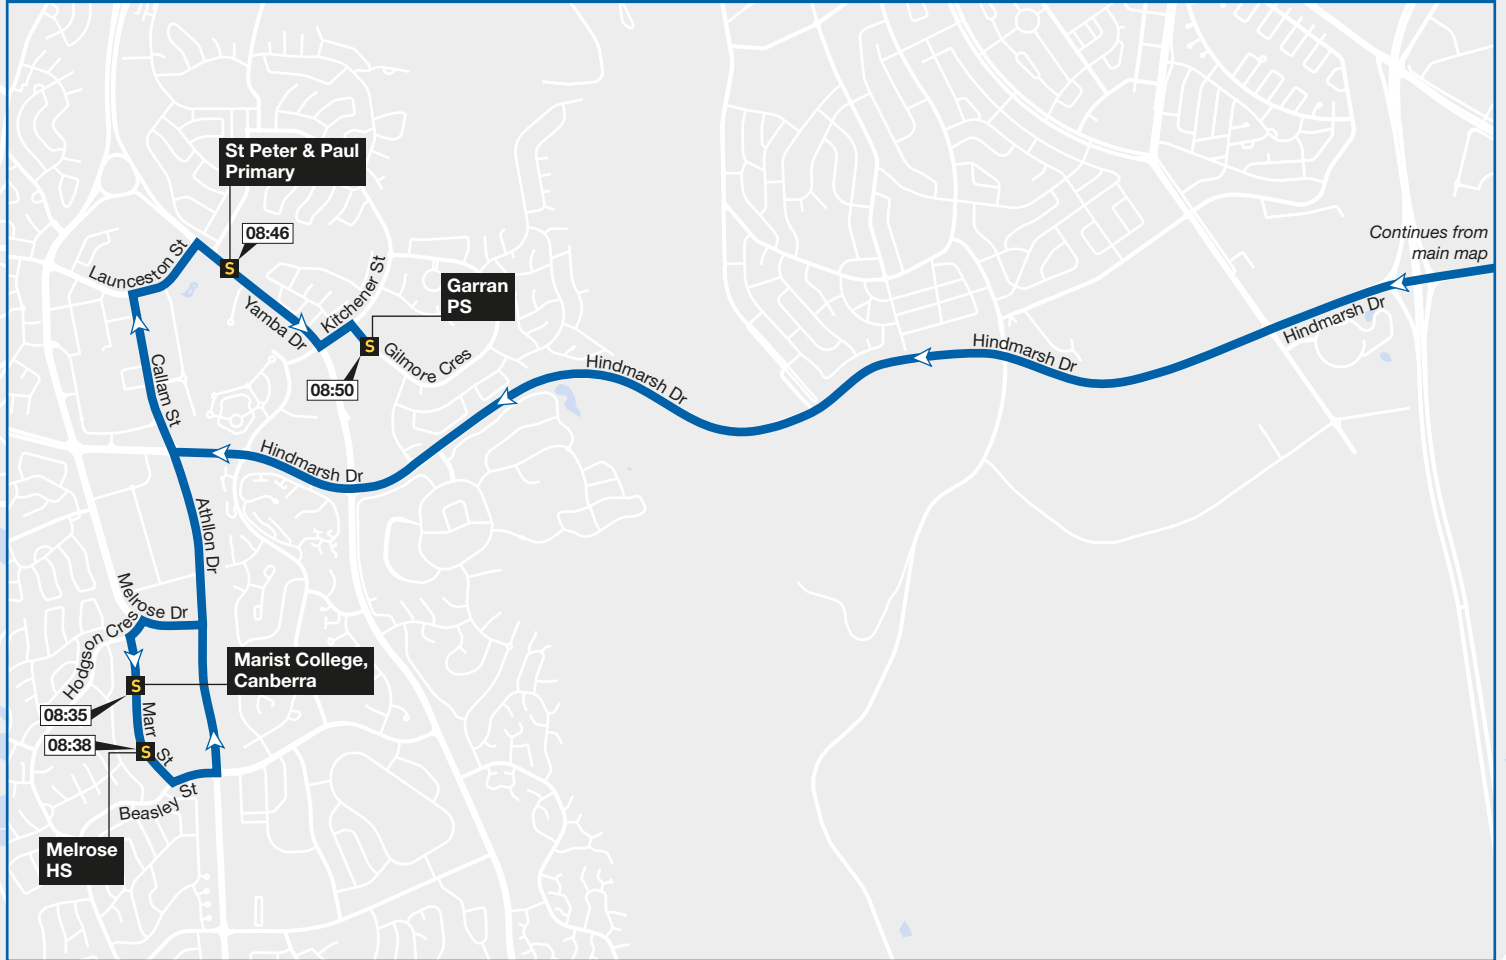

Woden inset

Bus route and direction of travel

Terminus

School

Valid: **January 2024**