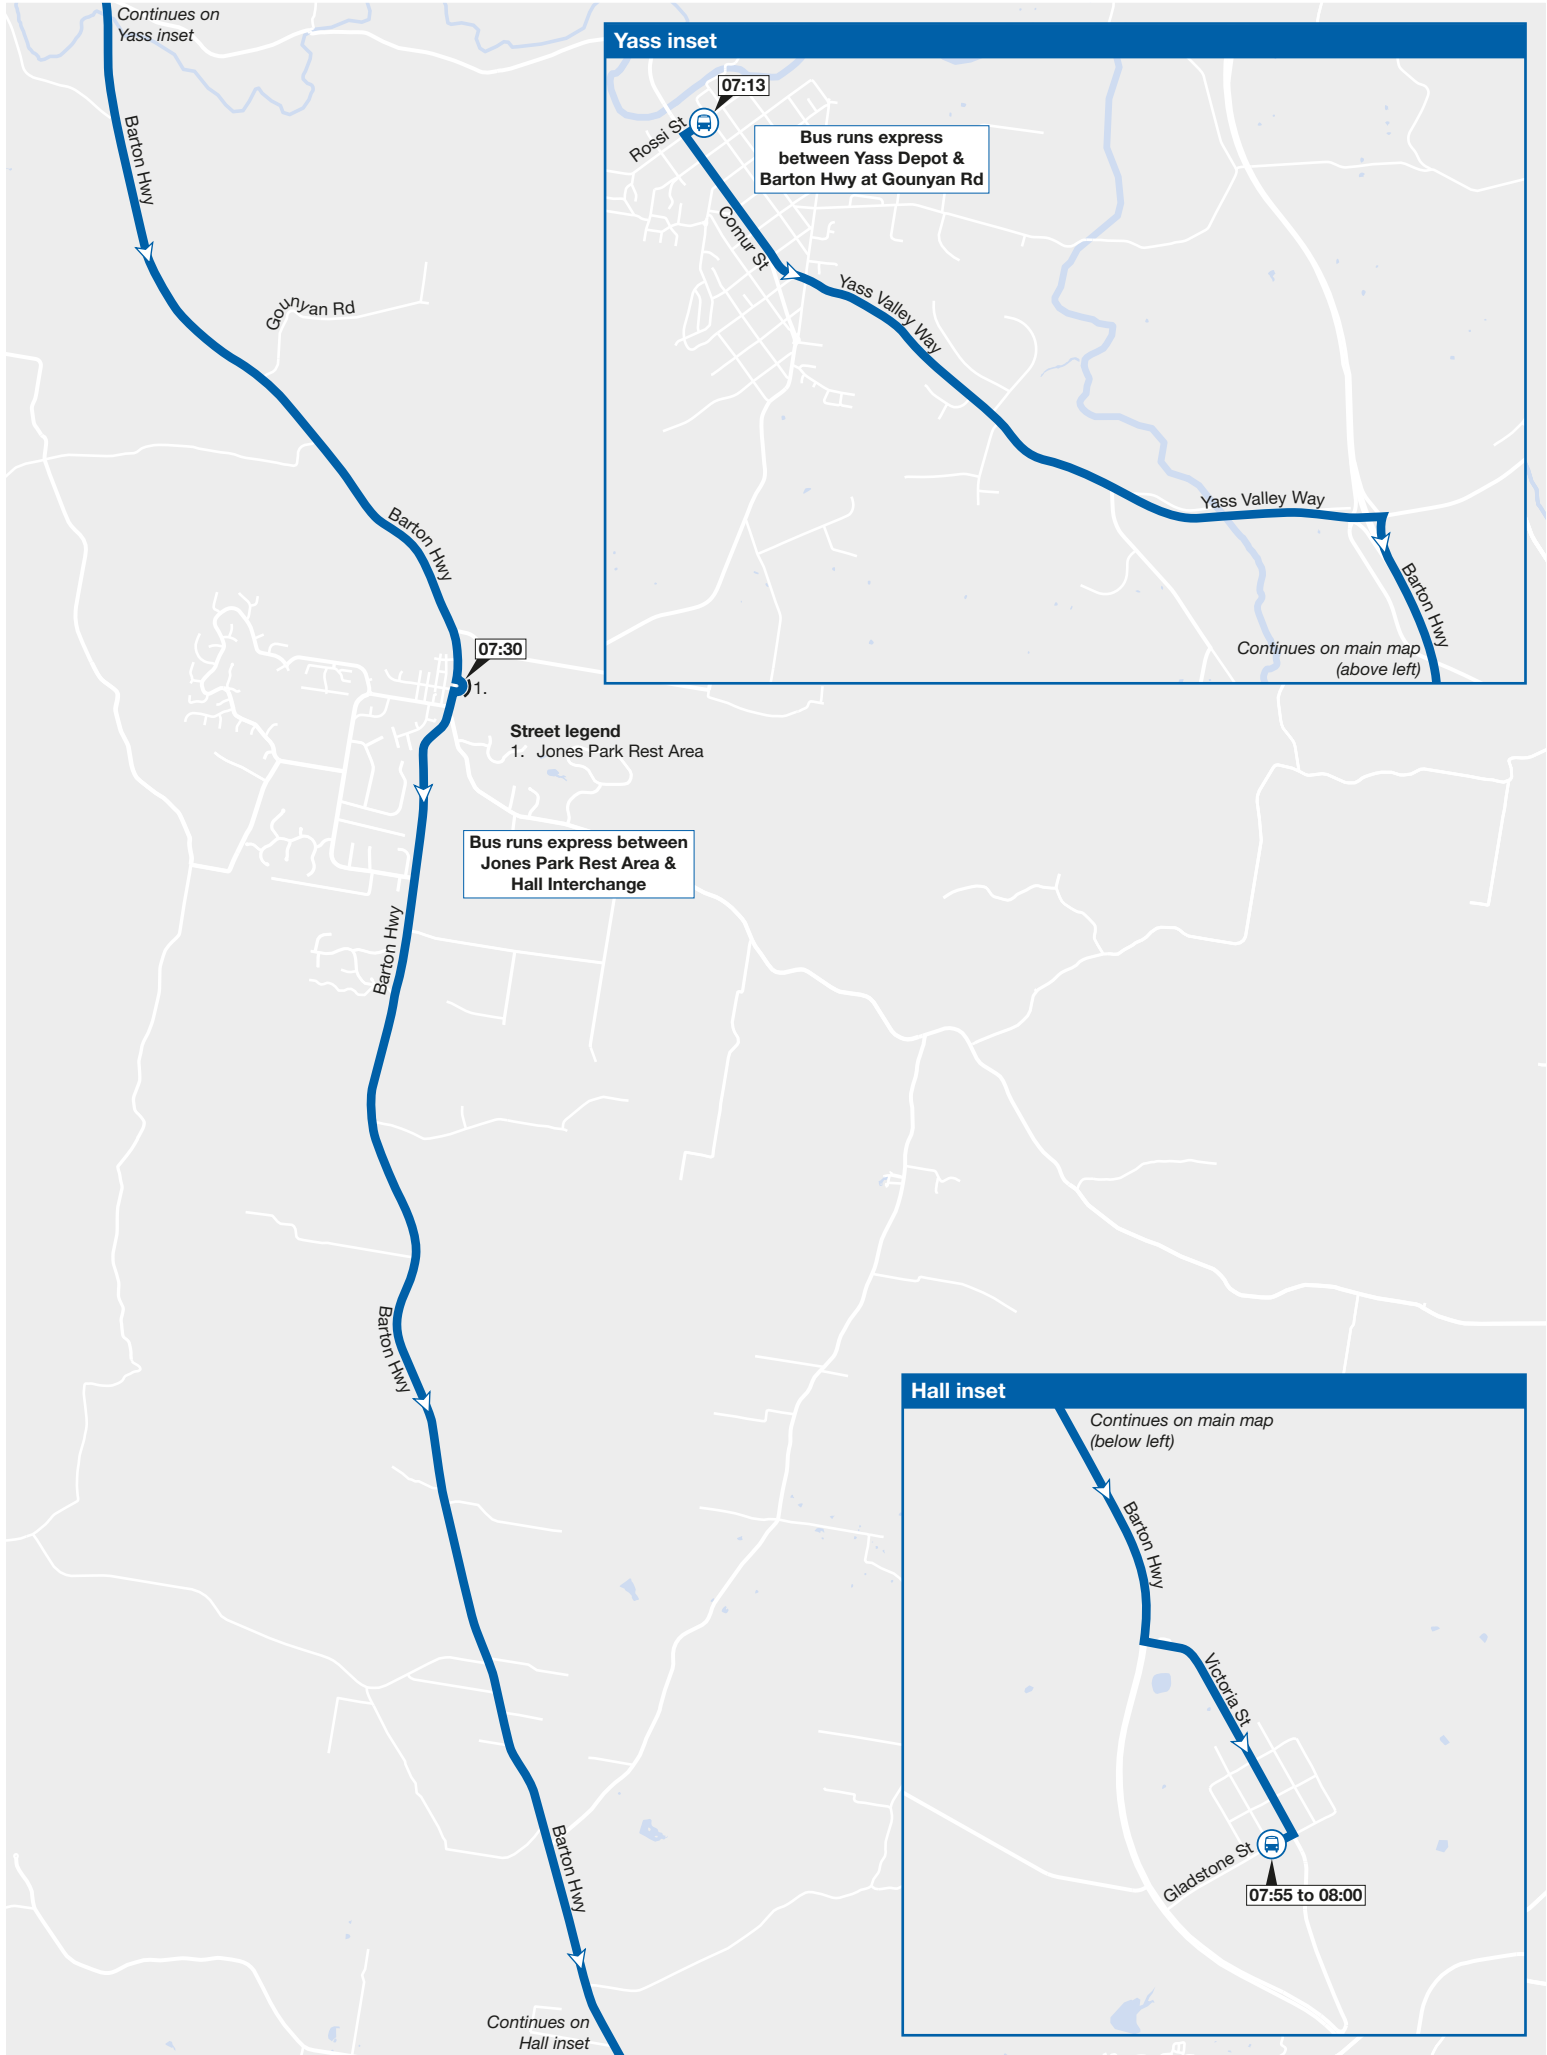

Morning school bus map

Bus: **Eagle** / Route: **S213**

Street legend

1. Jones Park Rest Area

Bus runs express between Jones Park Rest Area & Hall Interchange