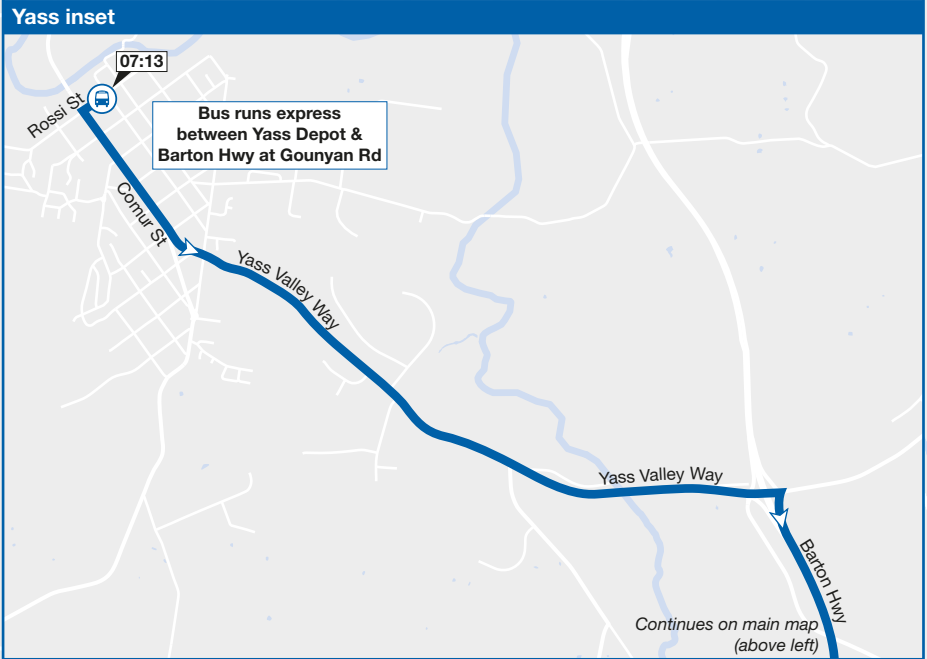

Morning school bus map

Bus: **Eagle** / Route: **S213**

Street legend

1. Jones Park Rest Area

Bus runs express between Jones Park Rest Area & Hall Interchange