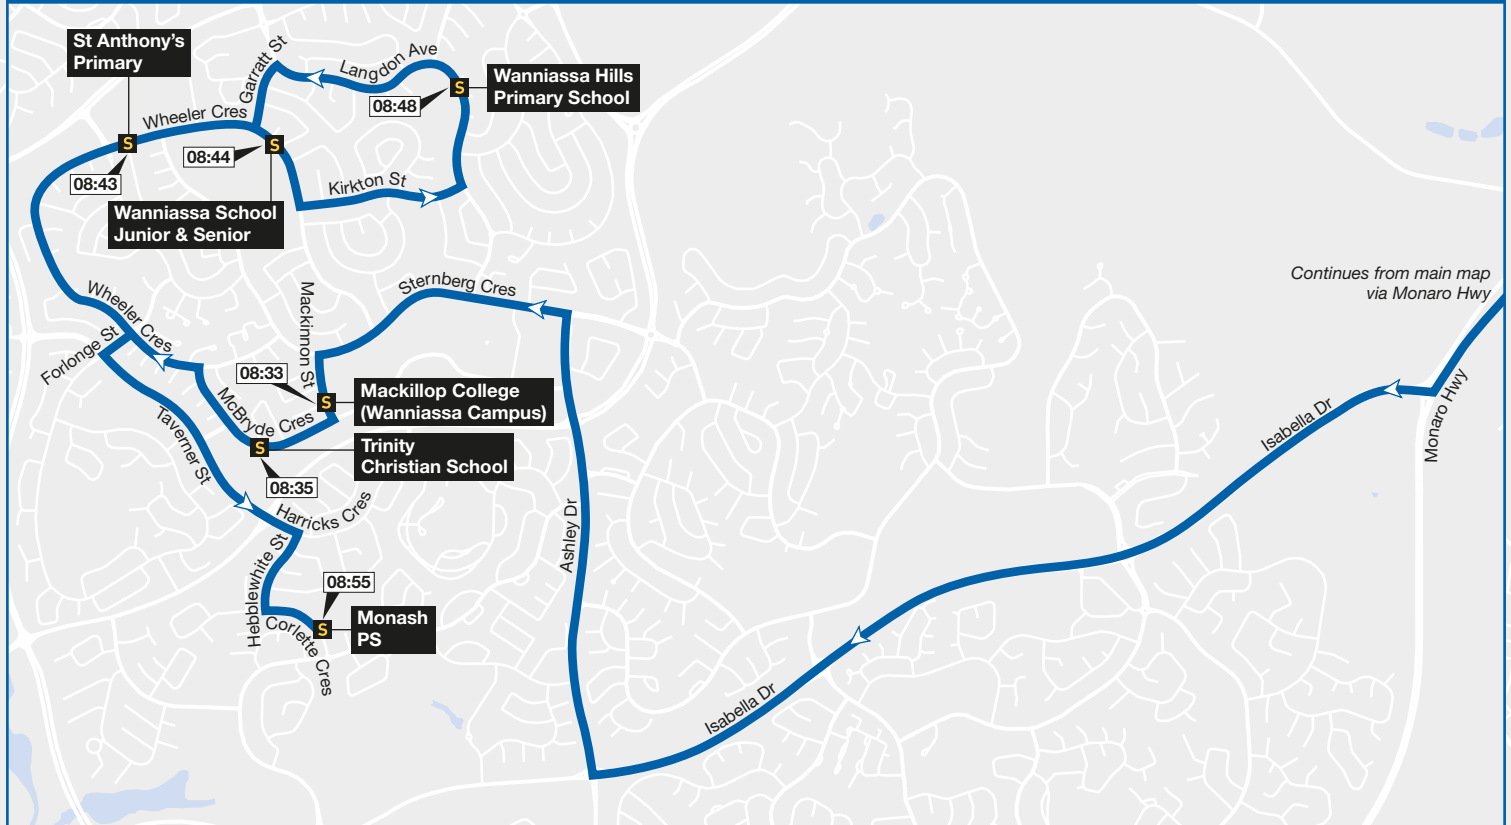

Tuggeranong inset

Bus route and direction of travel

Terminus

S School

Valid: January 2023