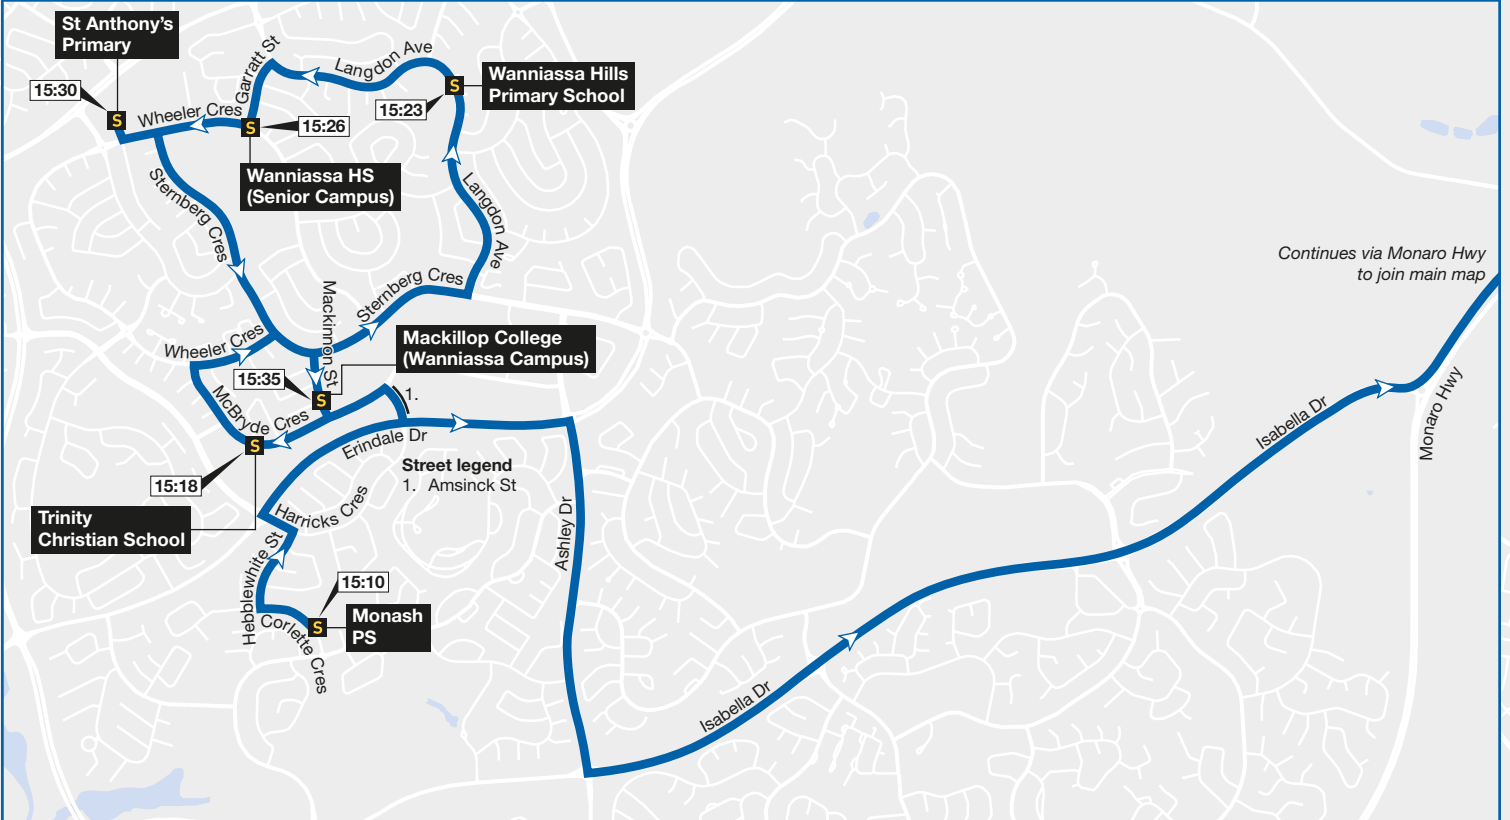

Tuggeranong inset

Street legend
1. Amsinck St

Bus route and direction of travel

Terminus

School

Valid: **January 2023**