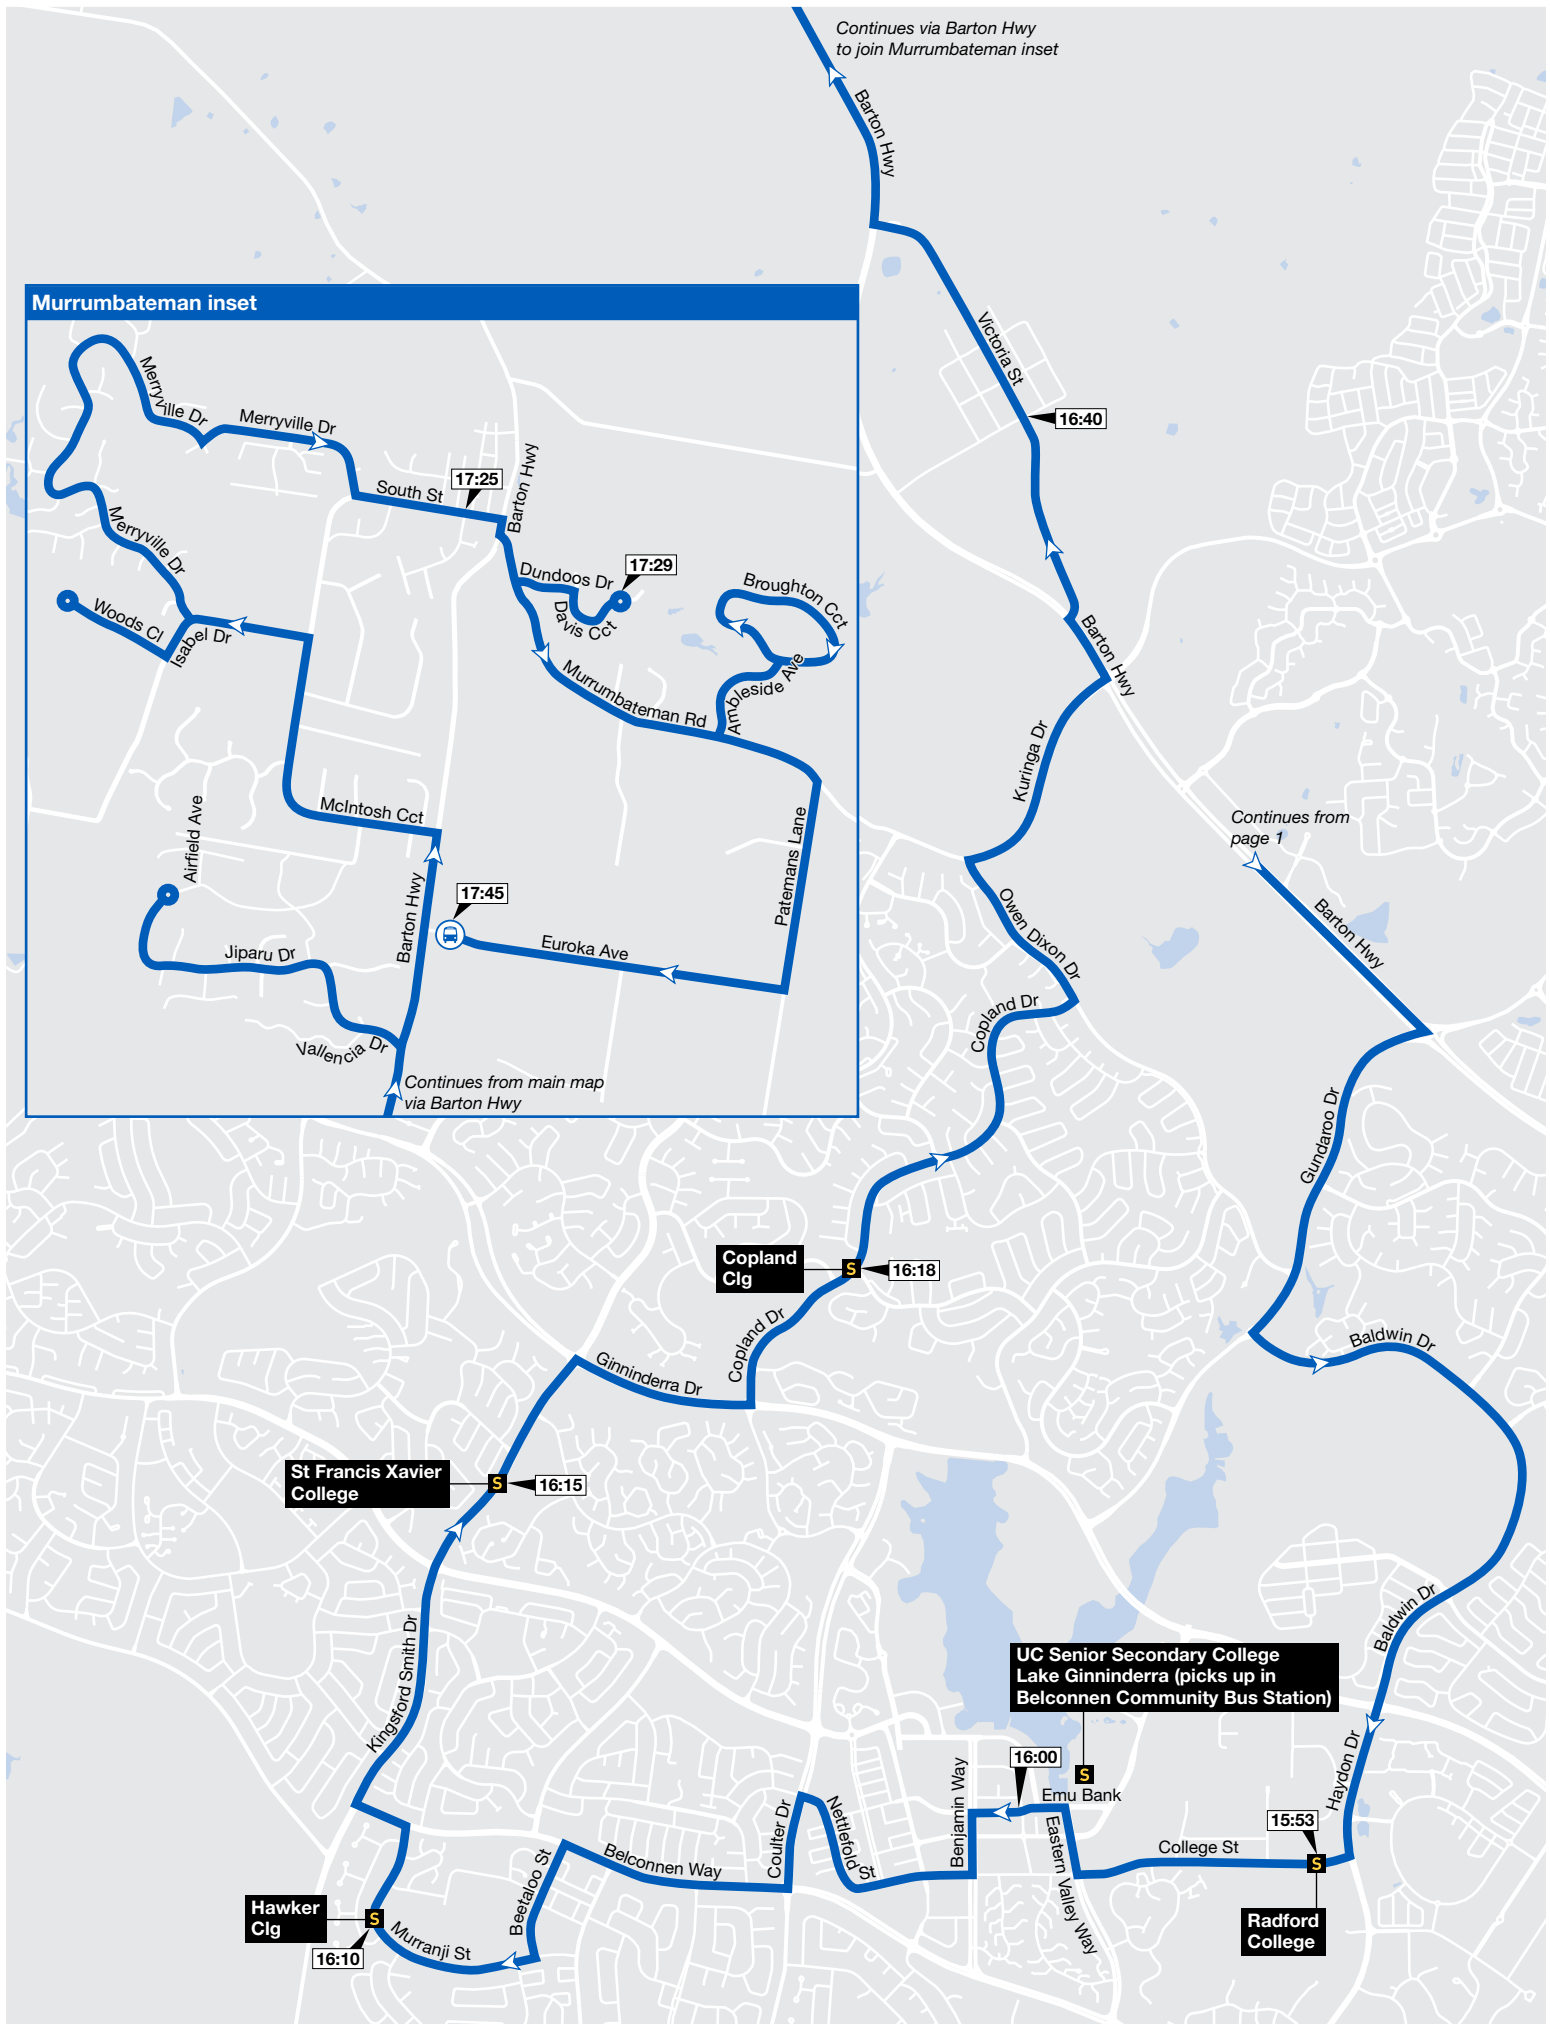

Afternoon school bus map

Bus: **Koala** / Route: **S203**

(page 1 of 2)

cdccanberra.com.au

(02) 6299 3722

Bus route and direction of travel

S School

Valid: January 2023

Bus route and direction of travel

Terminus

S School

Valid: January 2023