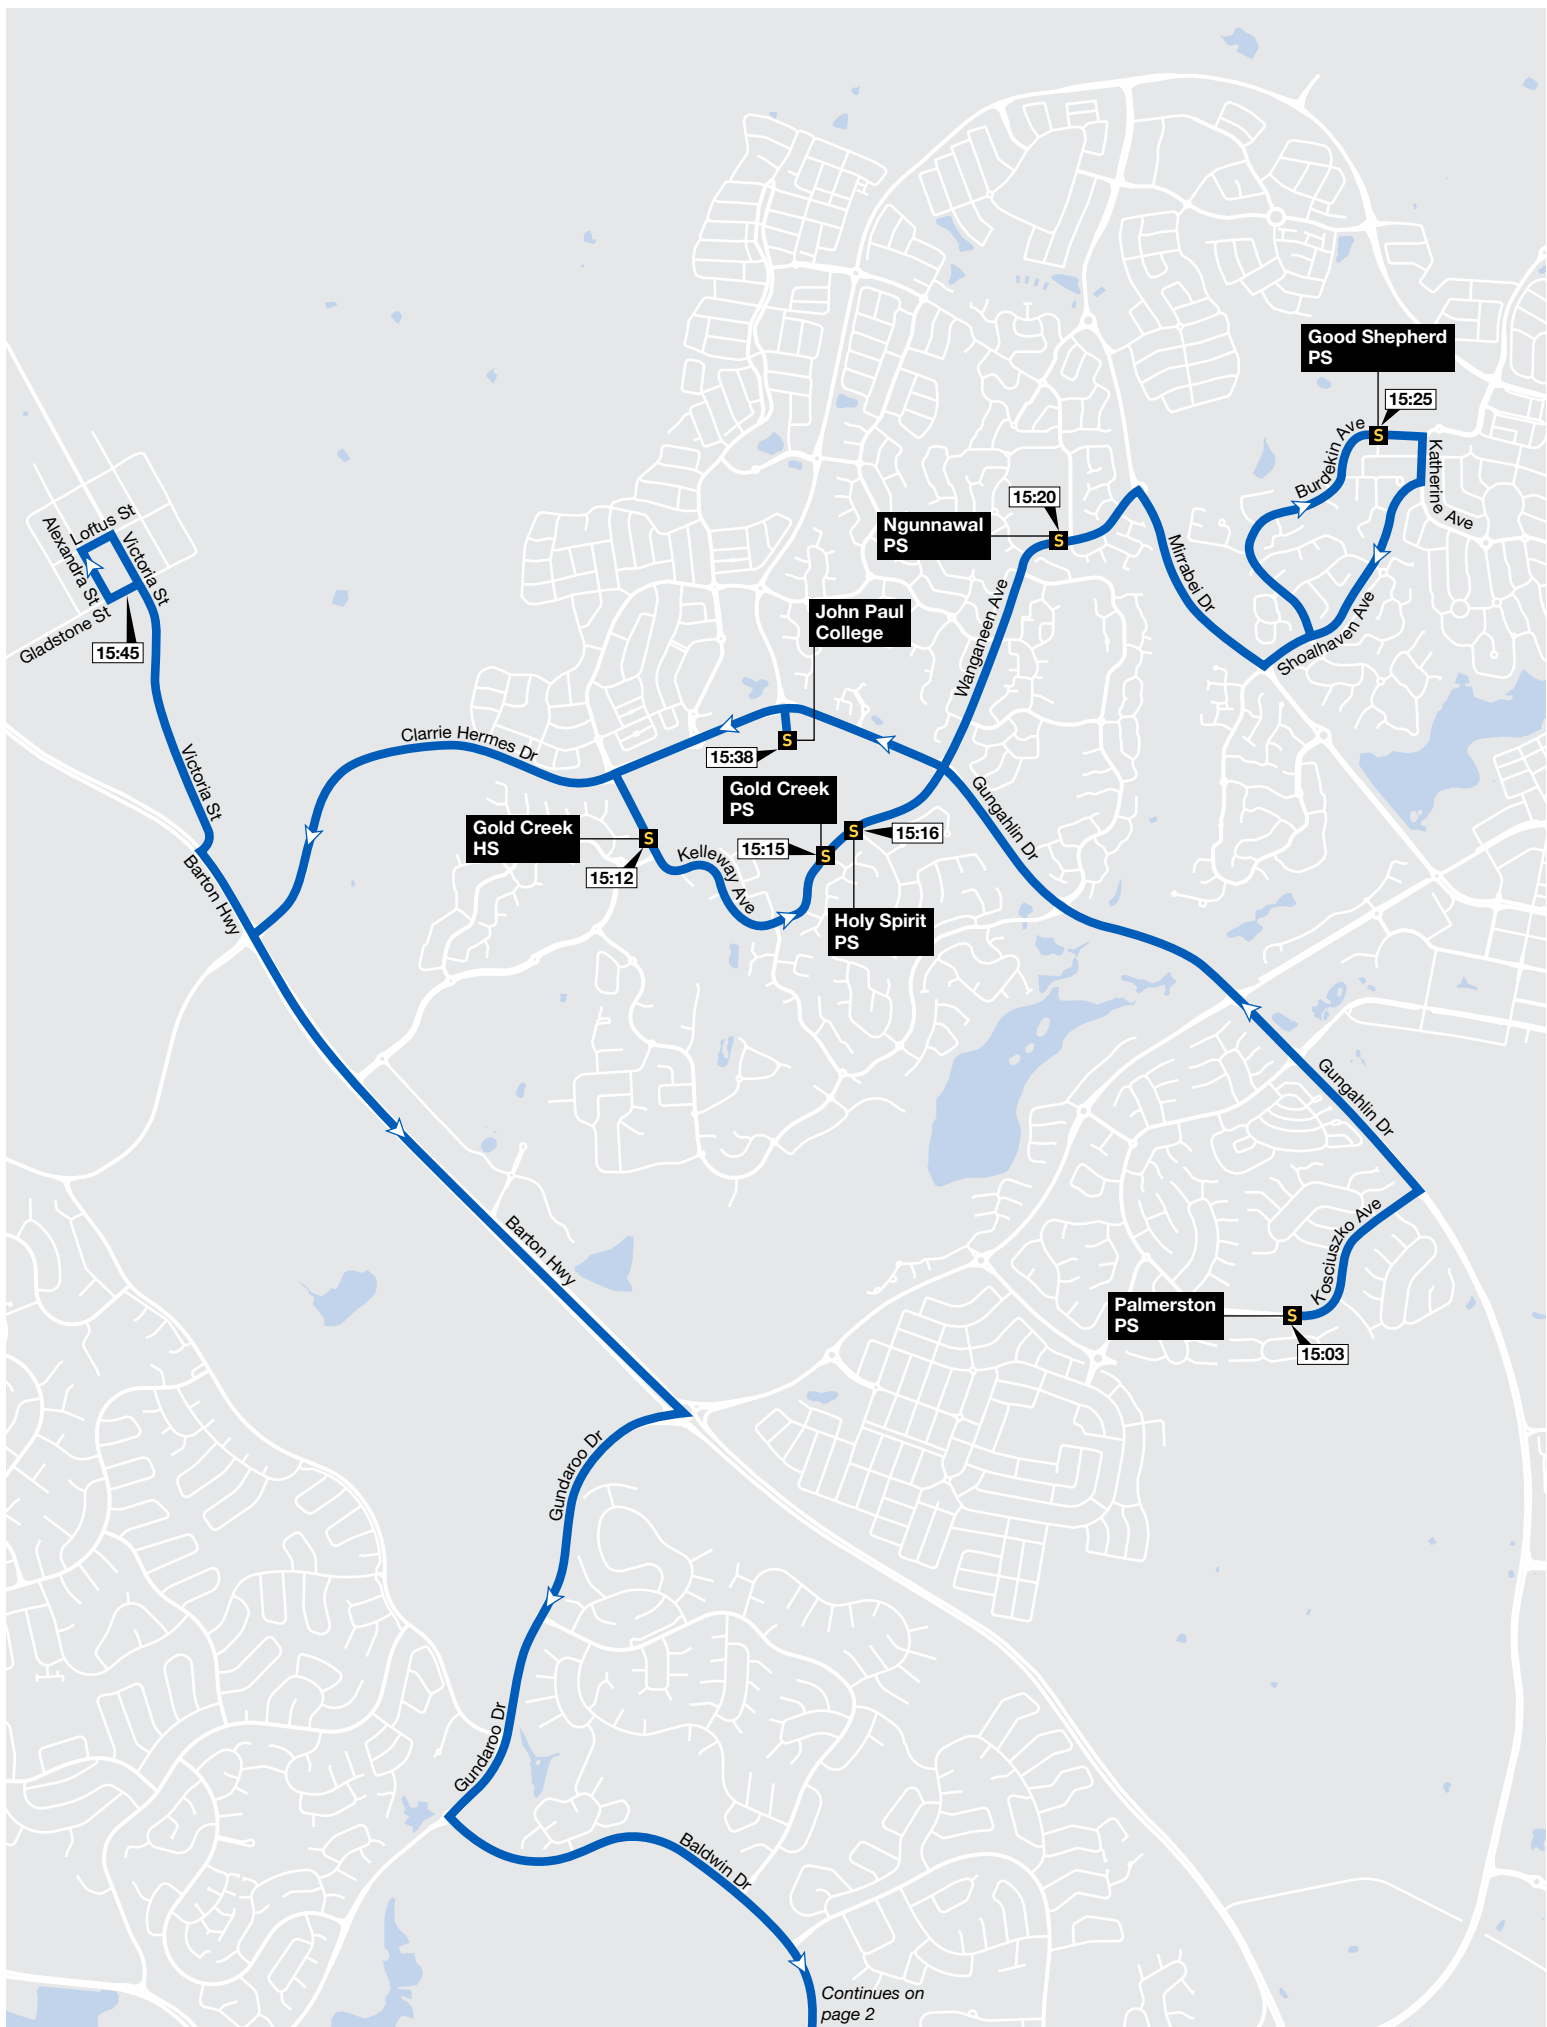

Afternoon school bus map

Bus: **Koala** / Route: **S203**

(page 1 of 2)

cdccanberra.com.au

(02) 6299 3722

Bus route and direction of travel

S School

Valid: January 2023

Bus route and direction of travel

Terminus

S School

Valid: January 2023