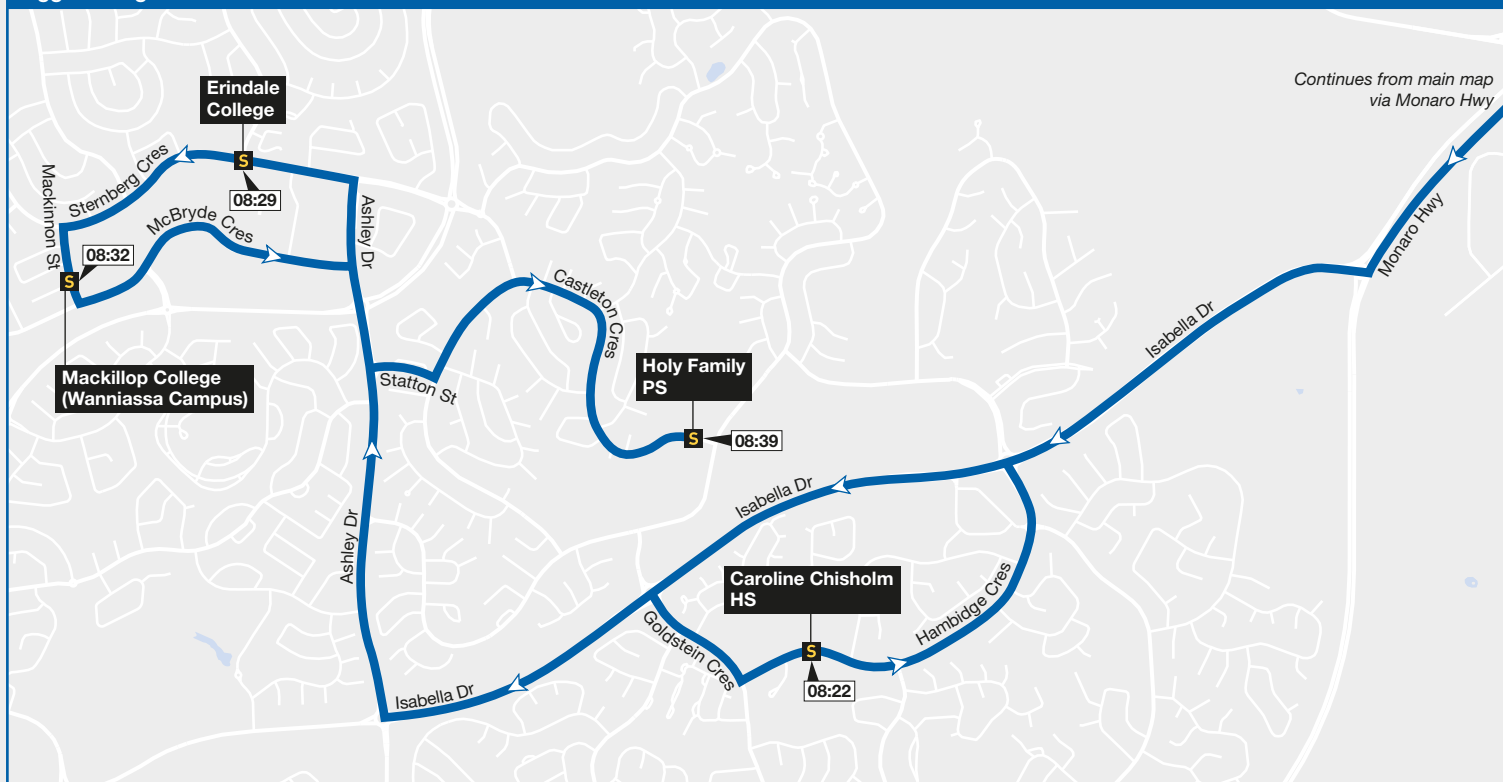

Tuggeranong inset

Bus route and direction of travel

Terminus

S School

Valid: January 2023