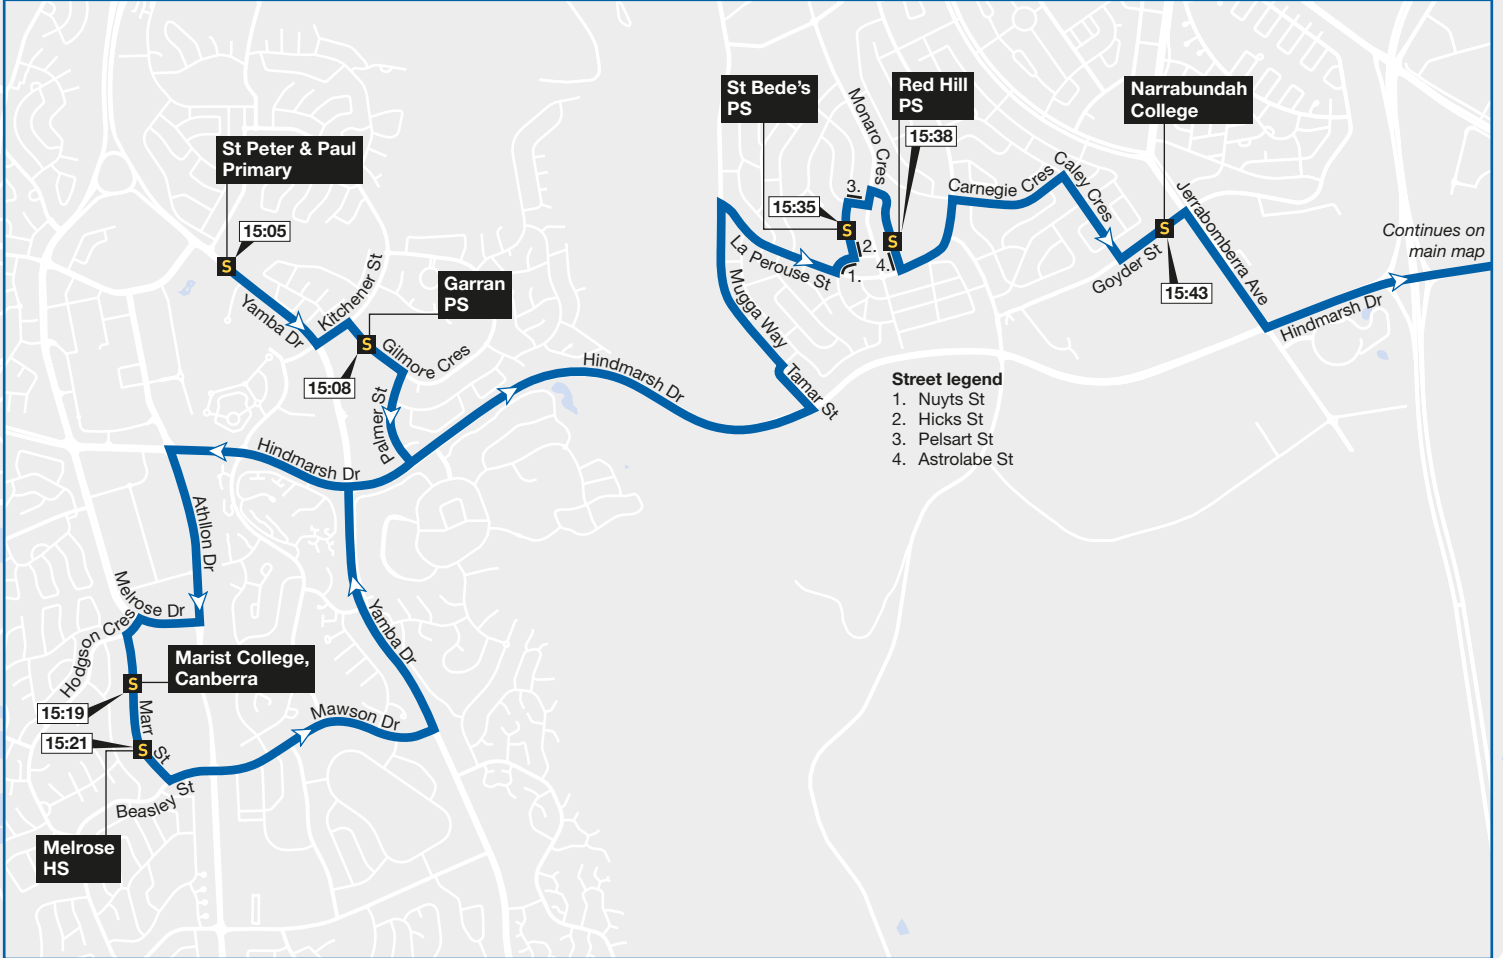

Woden inset

Bus route and direction of travel

Terminus

School

Valid: **January 2023**