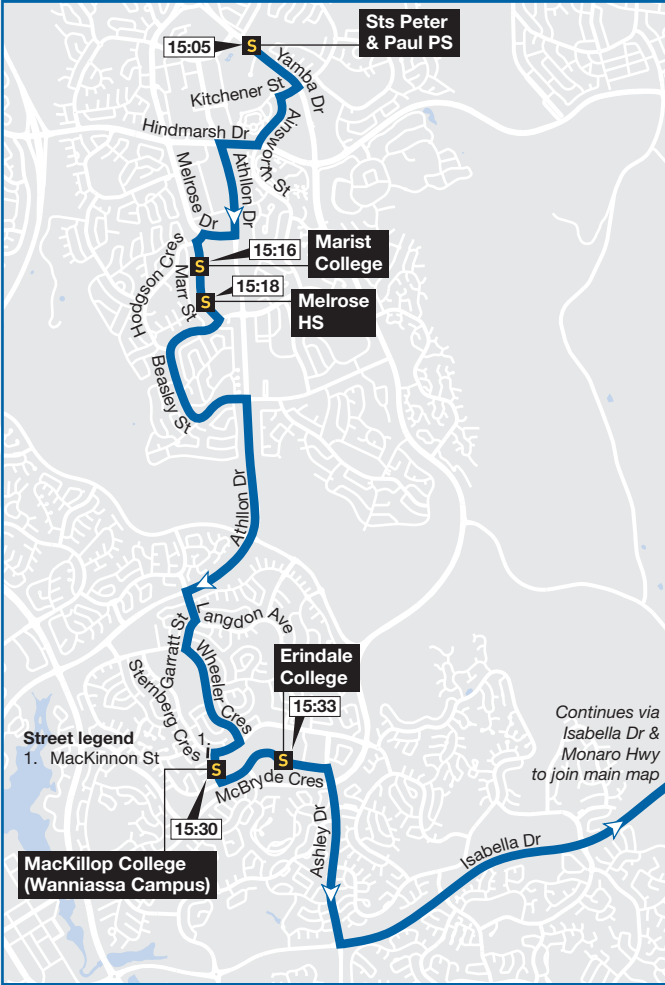

Woden inset

Bus route and direction of travel

Terminus

School

Valid: **January 2023**