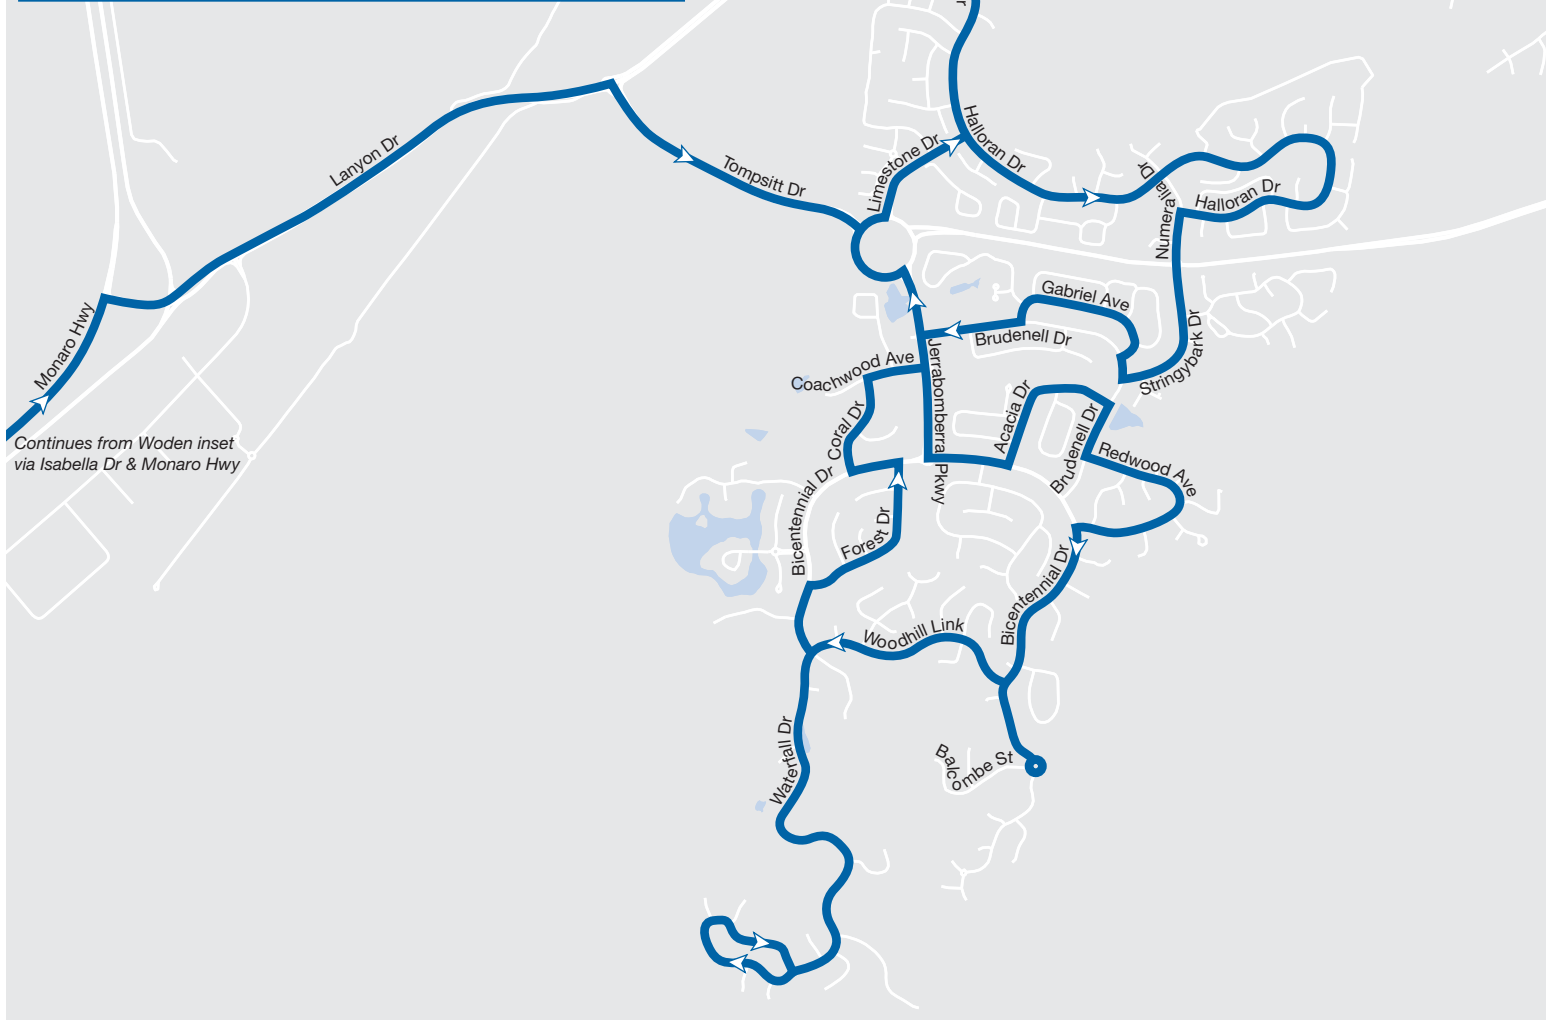

Woden inset

Bus route and direction of travel

Terminus

School

Valid: **January 2023**