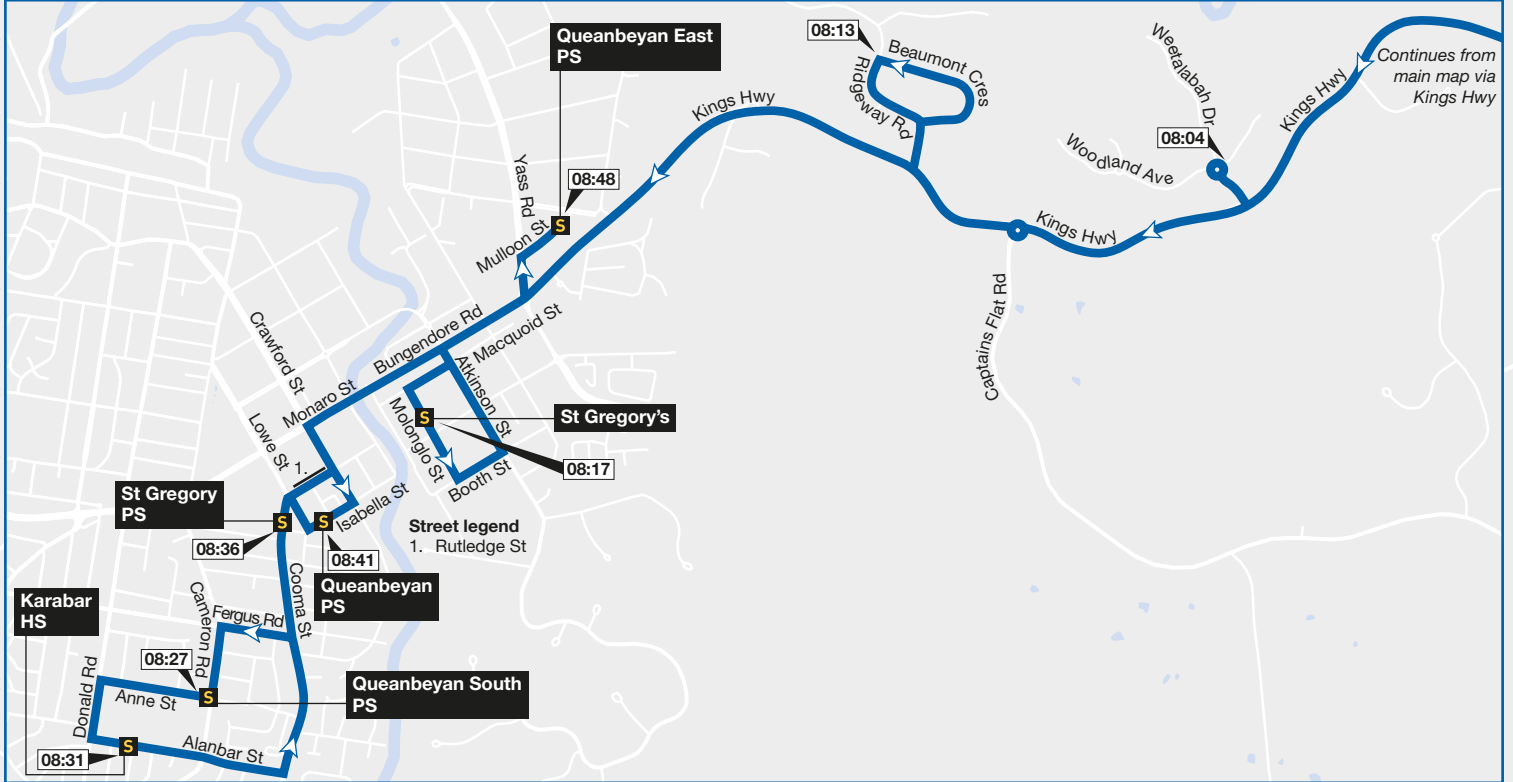

Queanbeyan inset

Bus route and direction of travel

Terminus

S School

Valid: January 2023