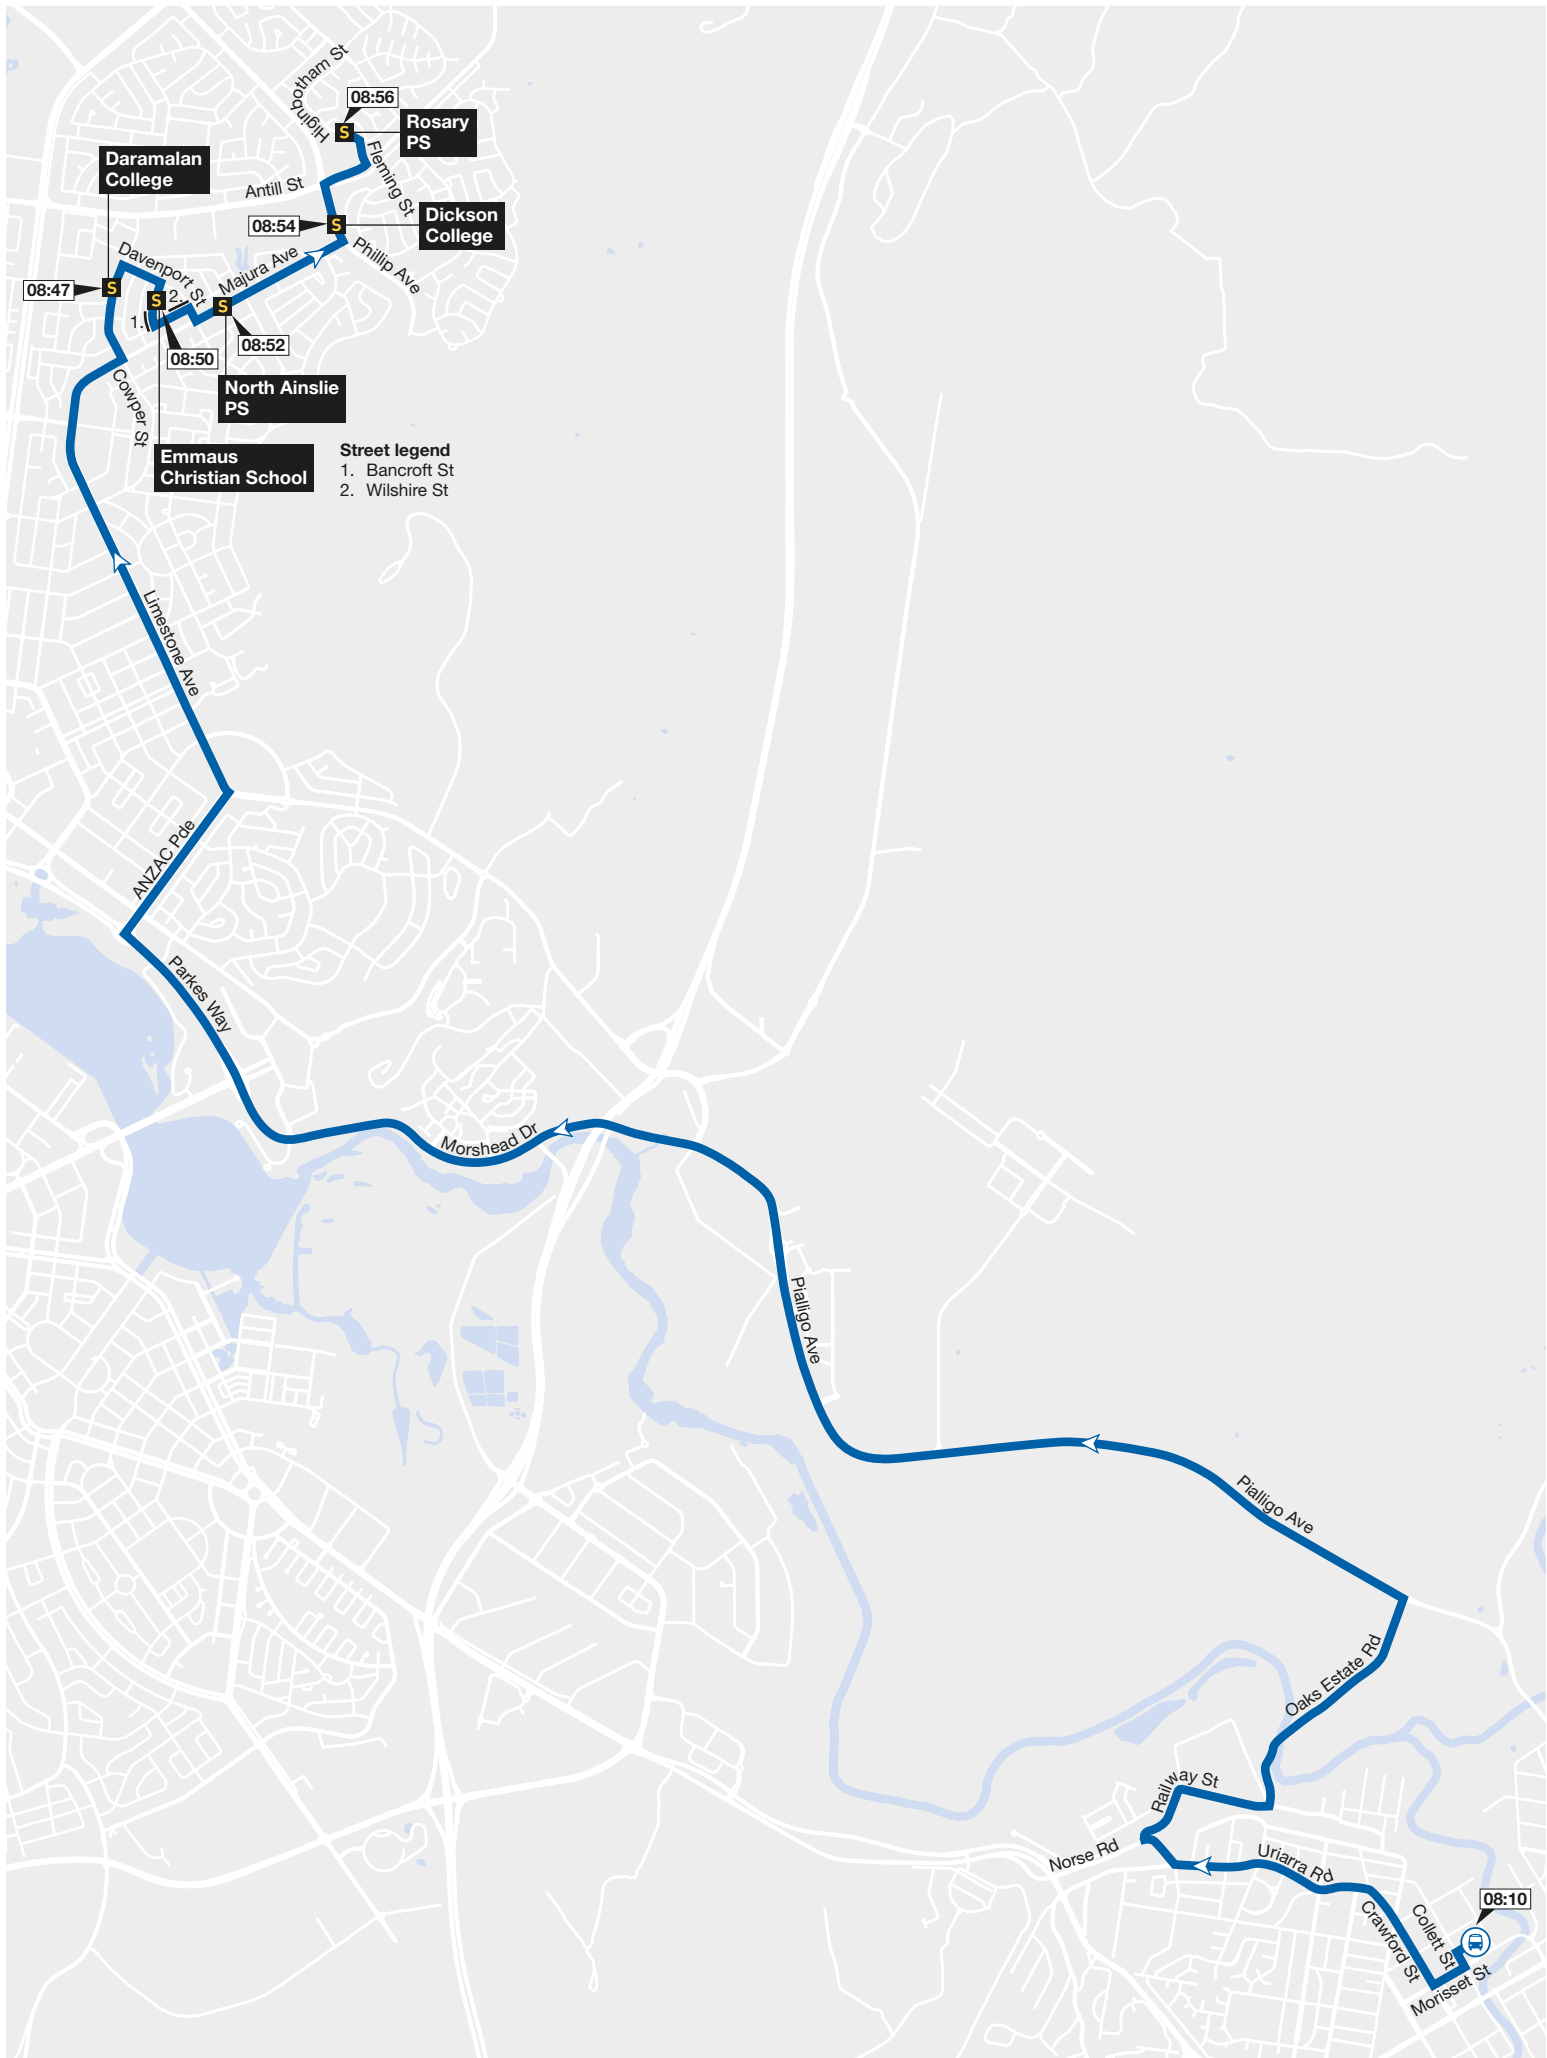

# Morning school bus map

Route: **S140**

### Street legend

- 1. Bancroft St
- 2. Wilshire St

Bus route and direction of travel

Terminus

School

Valid: **January 2024**