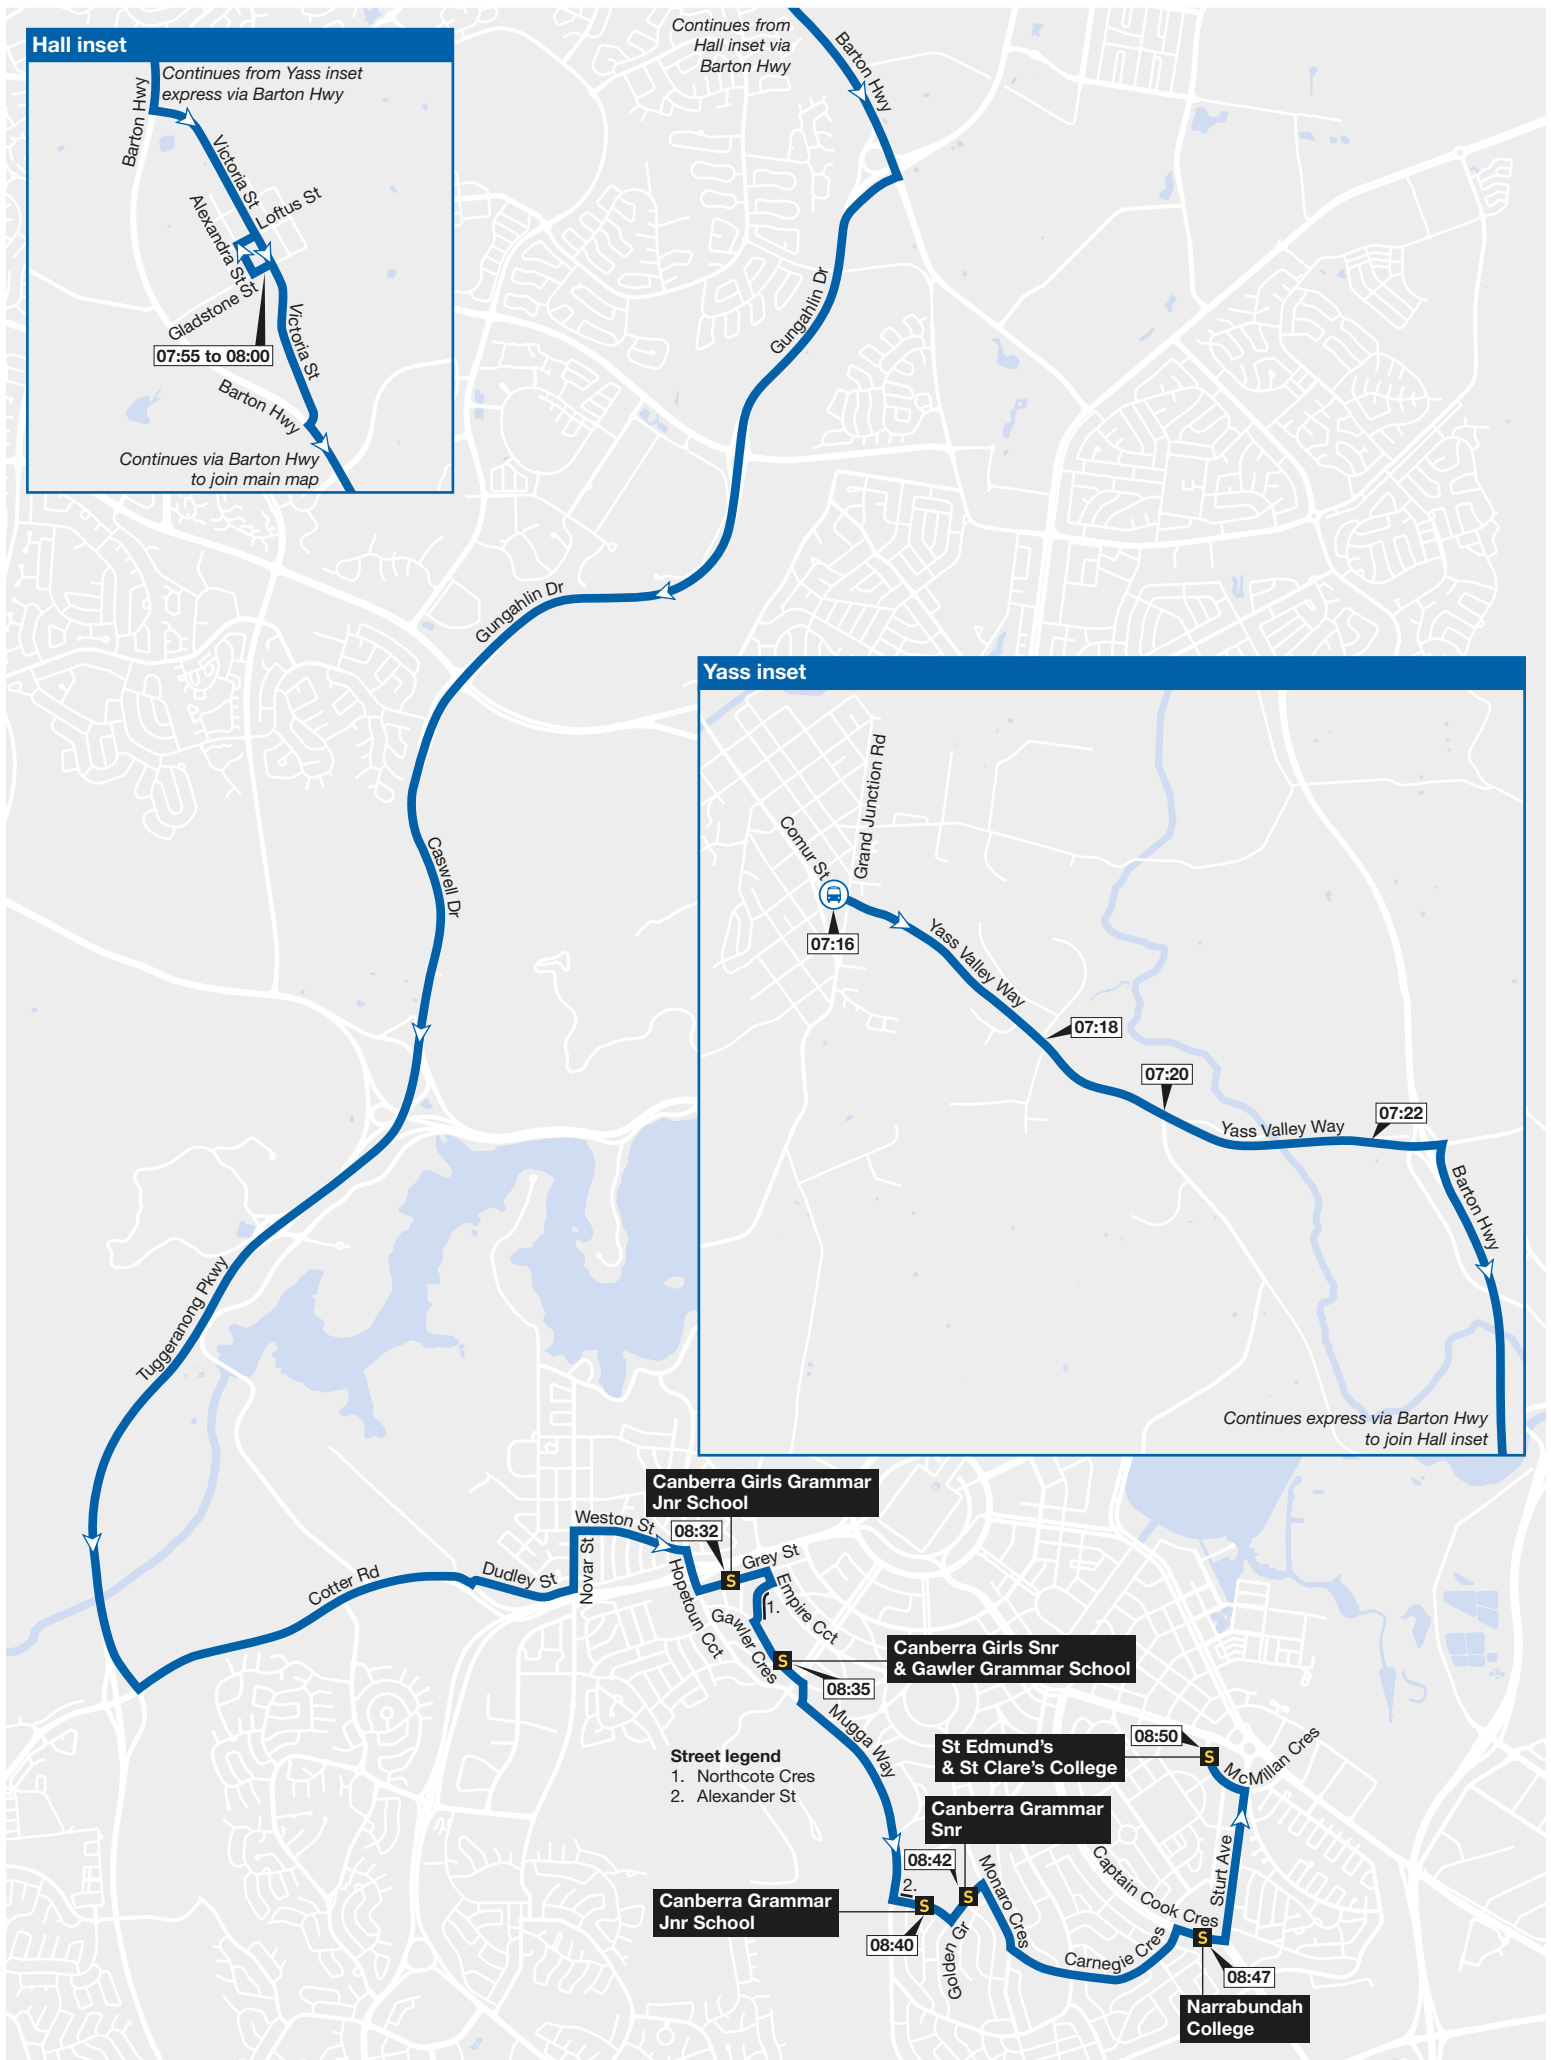

Hall inset

Continues from Yass inset express via Barton Hwy

Barton Hwy

Victoria St

Alexandra St

Loftus St

Gladstone St

Victoria St

Barton Hwy

07:55 to 08:00

Continues via Barton Hwy to join main map

Continues from Hall inset via Barton Hwy

Yass inset

Comur St

Grand Junction Rd

07:16

Yass Valley Way

07:18

07:20

Yass Valley Way

07:22

Barton Hwy

Continues express via Barton Hwy to join Hall inset

Canberra Girls Grammar Jnr School
08:32

Bus route and direction of travel

Terminus

S School

Valid: January 2024