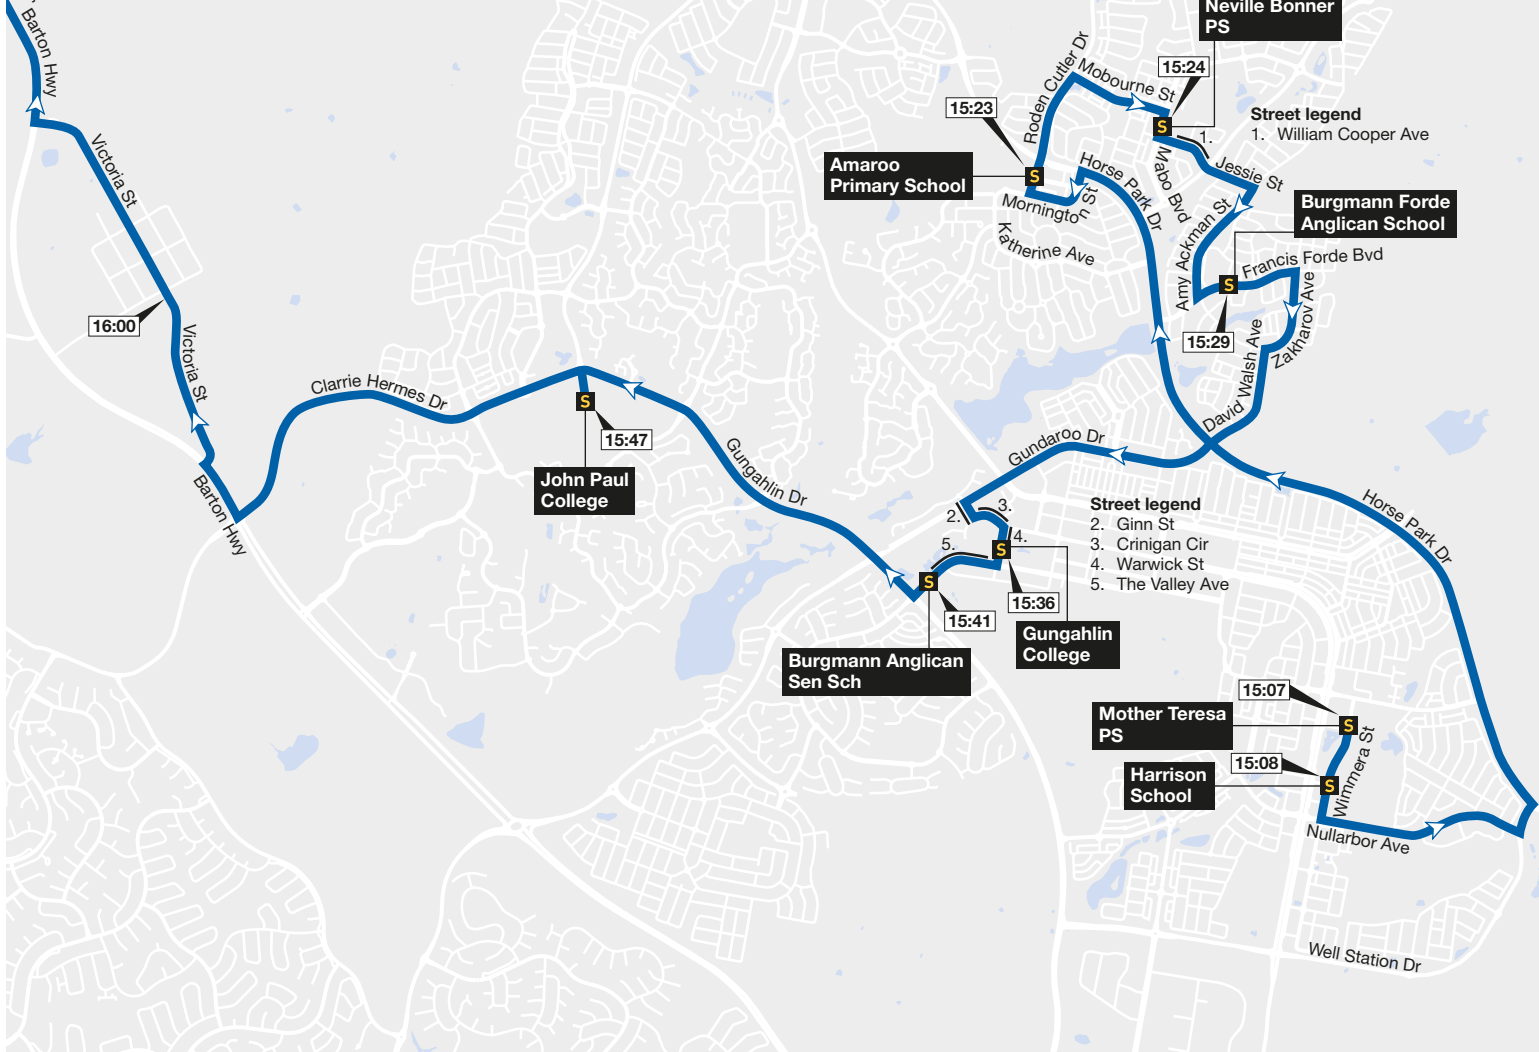

Murrumbateman inset

Continues via Barton Hwy to join Murrumbateman inset

Bus route and direction of travel

Terminus

S School

Valid: January 2023