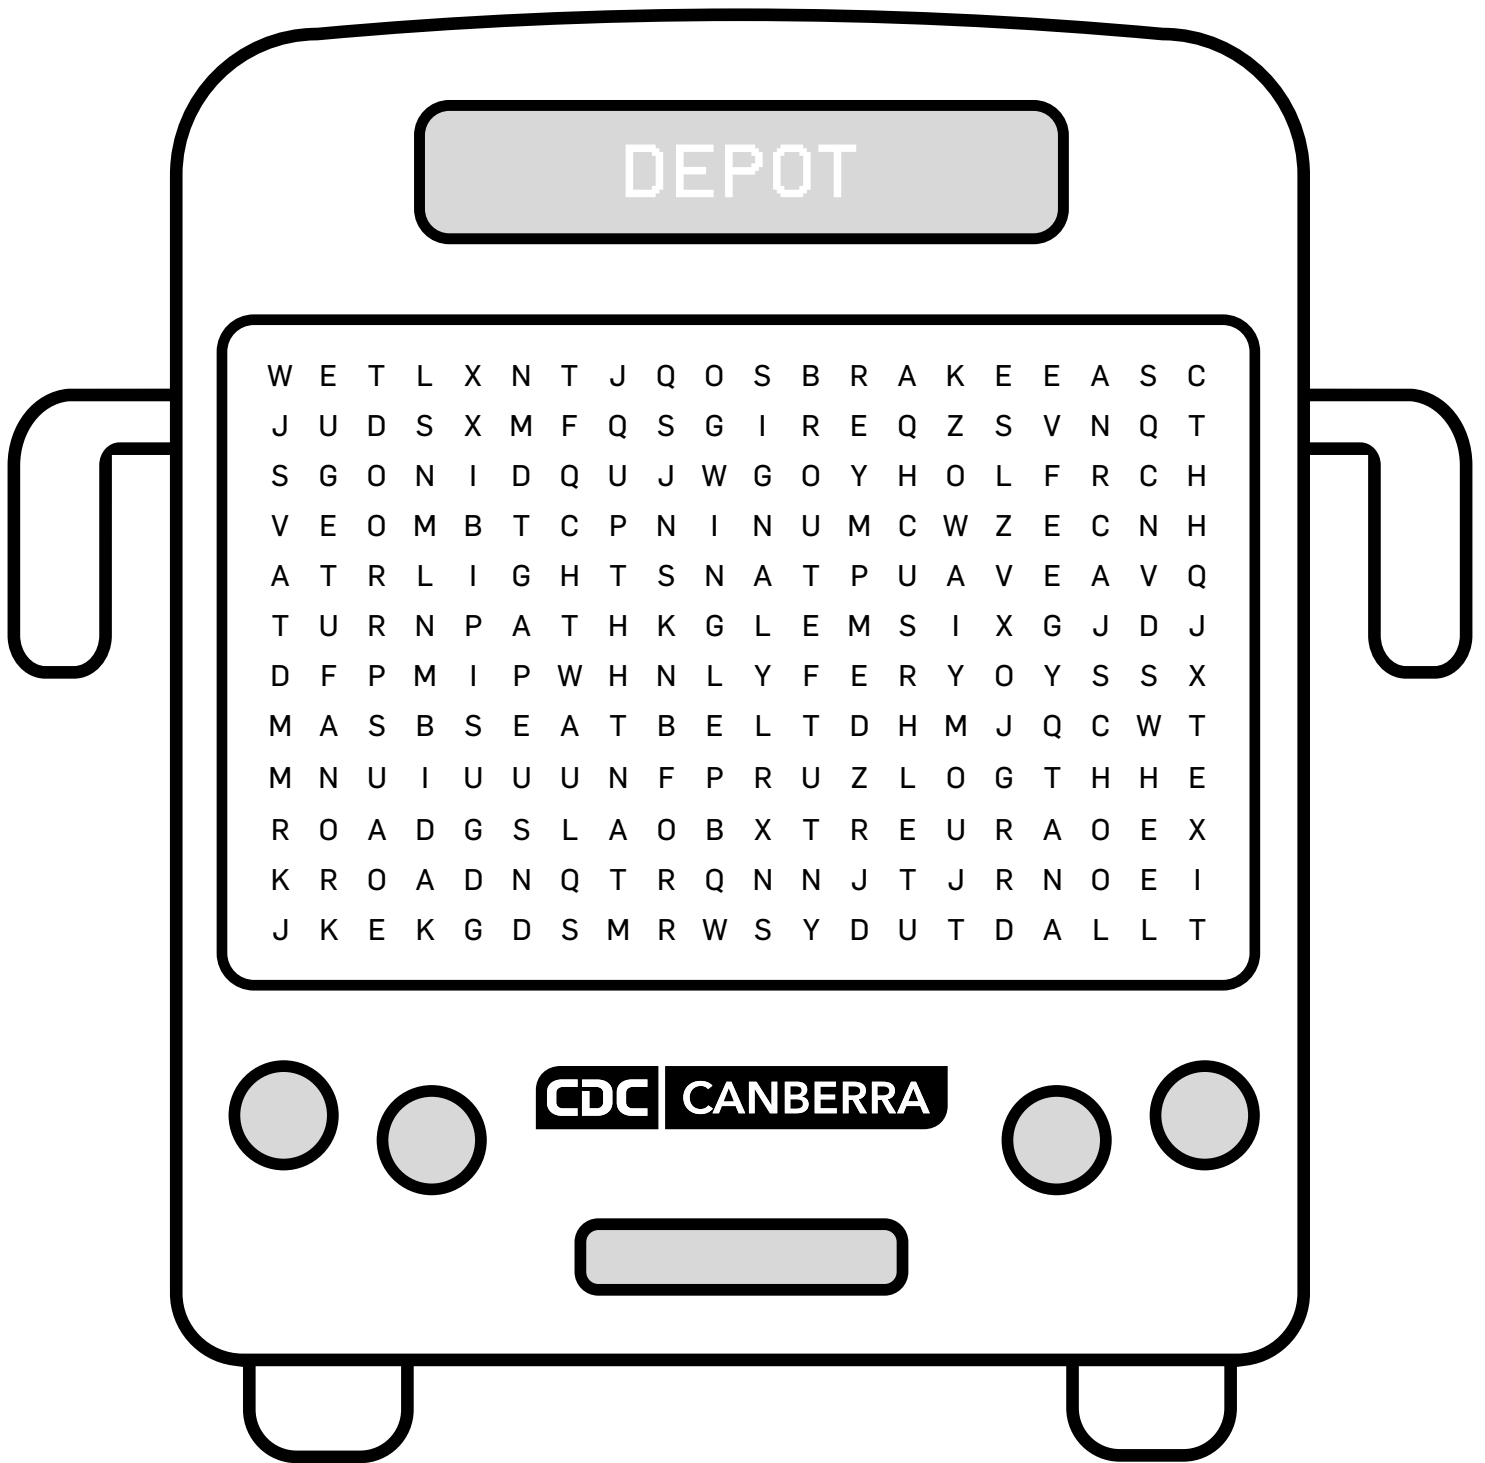

# Bus Safety Quest: Word Search Adventure

Brake  
Bus  
Door

Driver  
Exit  
Horn

Lights  
Map  
Path

Road  
Route  
Seatbelt

Sign  
Signal  
Sit

Stop  
Turn  
Wheel