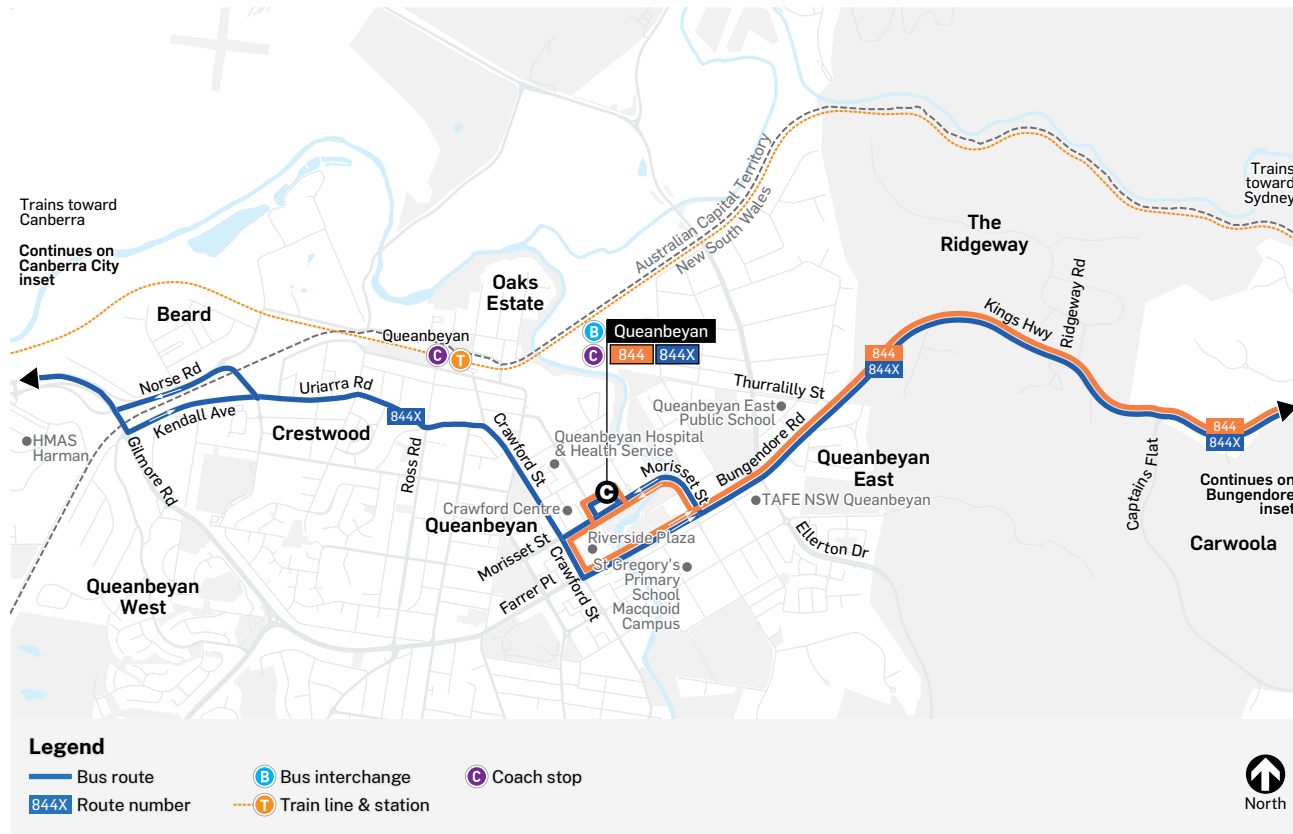

Routes
844, 844X

**Canberra CBD to
Bungendore Express**
via Queanbeyan, Barton
& Russell

Monday to Friday						
map ref	Route Number	844	844	844	844X	844X
G	City West Interchange Bay 1	am	pm	pm	pm	pm
F	City Interchange Bay 10	...	...	...	4:29	5:29
E	Russell Offices	...	...	...	4:34	5:34
D	Barton Bus Station	...	...	...	4:46	5:46
C	Queanbeyan Int. (QBI) arr	...	...	...	4:51	5:51
C	Queanbeyan Int. (QBI) dep	9:15	1:15	4:15	5:15	6:15
B	Gibraltar St - Bungendore Park	9:46	1:46	4:46	5:46	6:46
A	Elmslea Dr	9:53	1:53	4:53	5:53	6:53

Routes
844, 844X

**Bungendore to
Canberra CBD Express**
via Queanbeyan, Barton
& Russell

Monday to Friday							
map ref	Route Number	844X	844X	844X	844	844	844
A	Elmslea Dr	am	am	am	pm	pm	
B	Gibraltar St - Bungendore Park	...	7:10	...	10:00	2:00	5:00
C	Queanbeyan Int. (QBI) arr	...	7:17	...	10:07	2:07	5:07
C	Queanbeyan Int. (QBI) dep	7:09	7:48	8:29	...	...	...
D	Barton Bus Station	7:33	8:13	8:53	...	...	...
E	Russell Offices	7:38	8:18	8:58	...	...	...
F	City Interchange	7:50	8:30	9:10	...	...	...
G	City West Interchange Bay 1	7:55	8:35	9:15	...	...	...

Bungendore inset