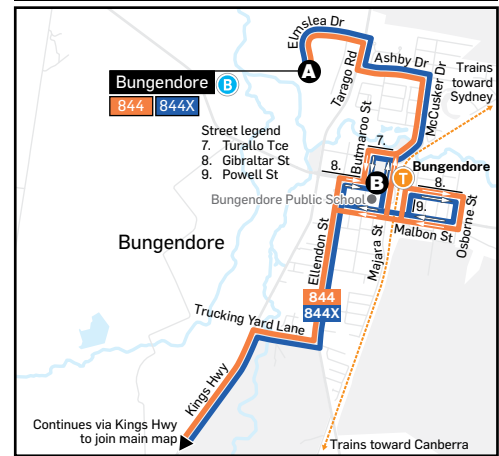

Routes
844, 844X

**Canberra CBD to
Bungendore Express**
via Queanbeyan, Barton
& Russell

Monday to Friday						
map ref	Route Number	844	844	844	844X	844X
G	City West Interchange Bay 1	am	pm	pm	pm	pm
F	City Interchange Bay 10	...	...	...	4:29	5:29
E	Russell Offices	...	...	...	4:34	5:34
D	Barton Bus Station	...	...	...	4:46	5:46
C	Queanbeyan Int. (QBI) arr	...	...	...	4:51	5:51
C	Queanbeyan Int. (QBI) dep	9:15	1:15	4:15	5:15	6:15
B	Gibraltar St - Bungendore Park	9:46	1:46	4:46	5:46	6:46
A	Elmslea Dr	9:53	1:53	4:53	5:53	6:53

Routes
844, 844X

**Bungendore to
Canberra CBD Express**
via Queanbeyan, Barton
& Russell

Monday to Friday							
map ref	Route Number	844X	844X	844X	844	844	844
A	Elmslea Dr	am	am	am	pm	pm	
B	Gibraltar St - Bungendore Park	...	7:10	...	10:00	2:00	5:00
C	Queanbeyan Int. (QBI) arr	...	7:17	...	10:07	2:07	5:07
C	Queanbeyan Int. (QBI) dep	7:09	7:48	8:29	...	...	...
D	Barton Bus Station	7:33	8:13	8:53	...	...	...
E	Russell Offices	7:38	8:18	8:58	...	...	...
F	City Interchange	7:50	8:30	9:10	...	...	...
G	City West Interchange Bay 1	7:55	8:35	9:15	...	...	...

Bungendore inset