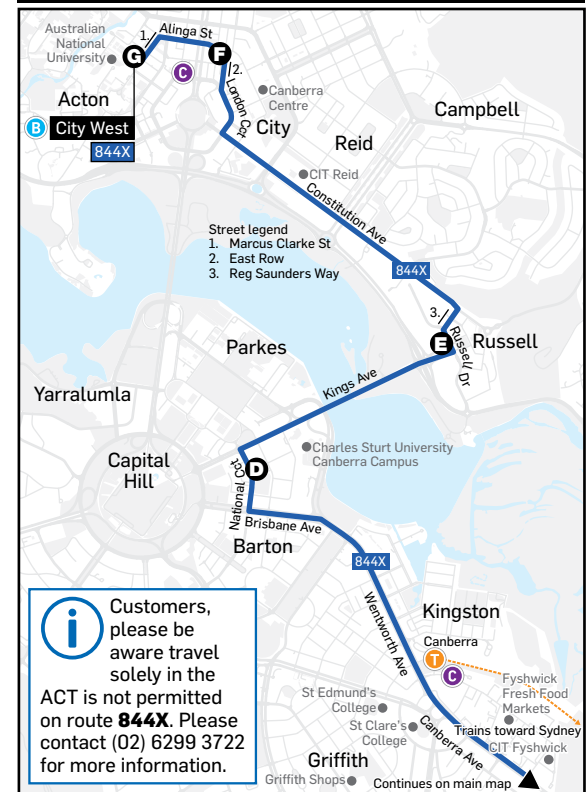

Canberra City inset

i Customers, please be aware travel solely in the ACT is not permitted on route **844X**. Please contact (02) 6299 3722 for more information.