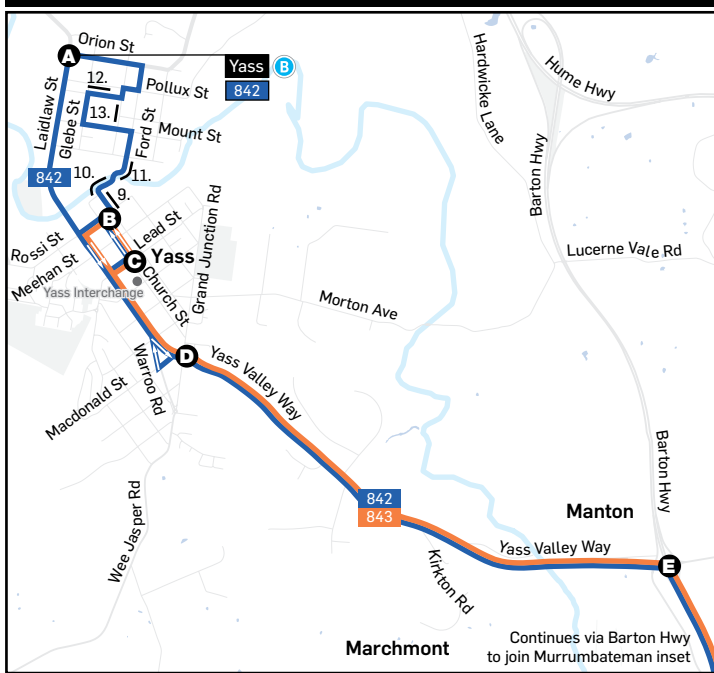

Monday to Friday

map ref	Route Number	843 pm	842 pm	842 pm	842 pm
Q	Canberra Hospital (Yamba Dr)	...	4:28	...	5:08
P	Woden Interchange Bay 6	...	4:35	...	5:15
O	Barton (DFAT Sydney Ave)	...	4:45	...	5:25
N	Russell (Russell Dr)	...	4:51	5:11	5:31
M	CIT Reid (opp CIT, Constitution Ave)	...	4:54	5:14	5:34
L	City Interchange Bay 5	2:05	5:05	5:25	5:45
K	Northbourne & Macarthur Ave	...	5:11	5:31	5:51
J	Calvary Hospital (Haydon Dr)	2:11	...	...	...
I	Belconnen Interchange Bay 6	2:17	...	...	...
H	Hall Village (Victoria St)	2:29	...	...	6:00
G	Murrumbateman Winery	2:45	5:36	5:58	6:16
F	Murrumbateman Village	2:47	5:39	6:01	6:19
E	Yass Valley Way	2:56	5:48	6:10	6:28
D	Yass (MacDonald St)	3:00	5:52	6:14	6:32
C	Yass Interchange	3:01	5:57	6:18	6:36
B	Yass Depot (Rossi St)	3:04	6:00	6:20	6:40
A	Yass (Orion & Laidlaw St)	...	6:05	6:25	6:45

Explanations

- **V** - Service arrives 13 minutes earlier during school holidays.
- Accessible buses operate at these times on this route.

There is no service on Weekends or Public Holidays (including Canberra Day and Reconciliation Day).

Yass inset