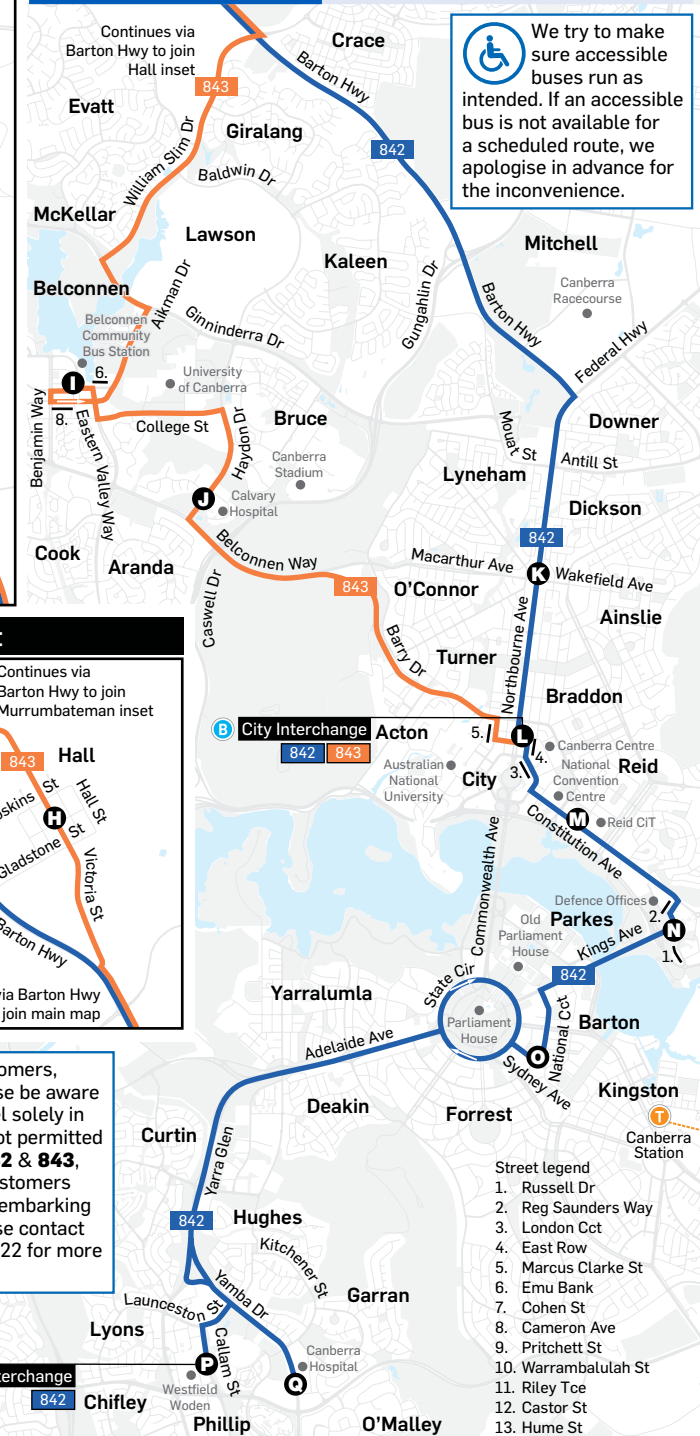

Routes 842/843

Bus Route Map

We try to make sure accessible buses run as intended. If an accessible bus is not available for a scheduled route, we apologise in advance for the inconvenience.