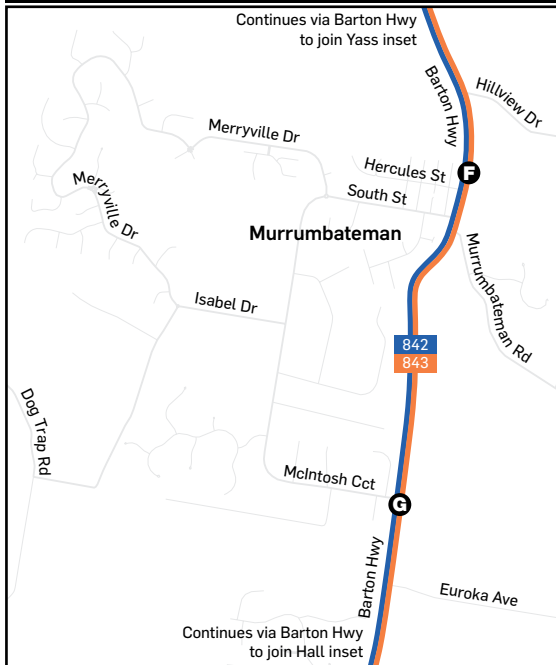

Murrumbateman inset