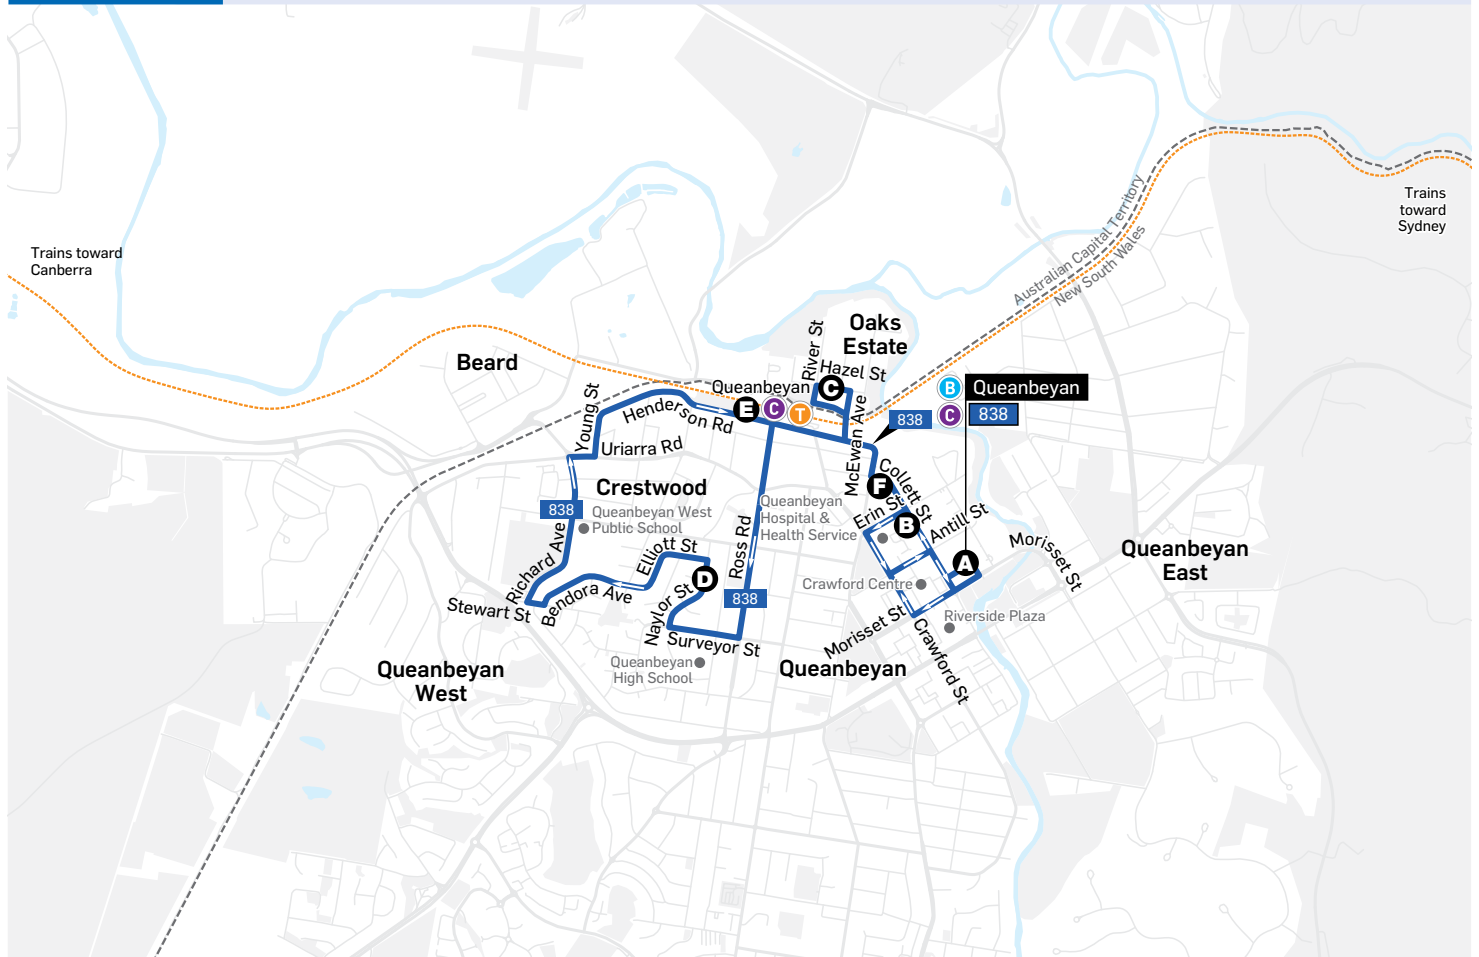

## Queanbeyan Loop

Linking:

- **Queanbeyan**
- **Oaks Estate**
- **Crestwood**

Commencing 30 January 2024

Visit our website to view and download other bus routes and timetables operated by CDC Canberra in the Canberra, Queanbeyan and Yass regions.

# Bus Route Map

## Queanbeyan to Queanbeyan West via Queanbeyan, Oaks Estate & Crestwood

Monday to Friday											
map ref	Route Number	838	838	838	838	838	838	838	838	838	
<b>A</b>	Queanbeyan Interchange (QBI) dep	6:51	7:36	...	9:02	10:02	12:02	2:02	4:06	5:02	6:02
<b>B</b>	Collett St - Queanbeyan Hospital	6:55	7:40	...	9:06	10:06	12:06	2:06	4:10	5:06	6:06
<b>C</b>	Hazel St - Oaks Estate	6:57	7:42	...	9:08	10:08	12:08	2:08	4:12	5:08	6:08
<b>D</b>	Naylor St before Elliott St	7:02	7:47	8:27	9:13	10:13	12:13	2:13	4:17	5:13	6:13
<b>E</b>	Henderson Rd - Queanbeyan Railway Stn	7:10	7:55	8:35	9:21	10:21	12:21	2:21	4:25	5:21	6:21
<b>C</b>	Hazel St - Oaks Estate	7:11	7:56	8:36	9:22	10:22	12:22	2:22	4:26	5:22	6:22
<b>F</b>	Collett St - George Forbes House	7:13	7:58	8:38	9:24	10:24	12:24	2:24	4:28	5:24	6:24
<b>A</b>	Queanbeyan Interchange (QBI) arr	7:16	8:01	8:41	9:27	10:27	12:27	2:27	4:31	5:27	6:27

Saturday							
map ref	Route Number	838	838	838	838	838	838
<b>A</b>	Queanbeyan Interchange (QBI) dep	8:01	10:01	12:01	2:01	4:01	6:01
<b>B</b>	Collett St - Queanbeyan Hospital	8:05	10:05	12:05	2:05	4:05	6:05
<b>C</b>	Hazel St - Oaks Estate	8:07	10:07	12:07	2:07	4:07	6:07
<b>D</b>	Naylor St before Elliott St	8:12	10:12	12:12	2:12	4:12	6:12
<b>E</b>	Henderson Rd - Queanbeyan Railway Stn	8:20	10:20	12:20	2:20	4:20	6:20
<b>C</b>	Hazel St - Oaks Estate	8:21	10:21	12:21	2:21	4:21	6:21
<b>F</b>	Collett St - George Forbes House	8:23	10:23	12:23	2:23	4:23	6:23
<b>A</b>	Queanbeyan Interchange (QBI) arr	8:26	10:26	12:26	2:26	4:26	6:26