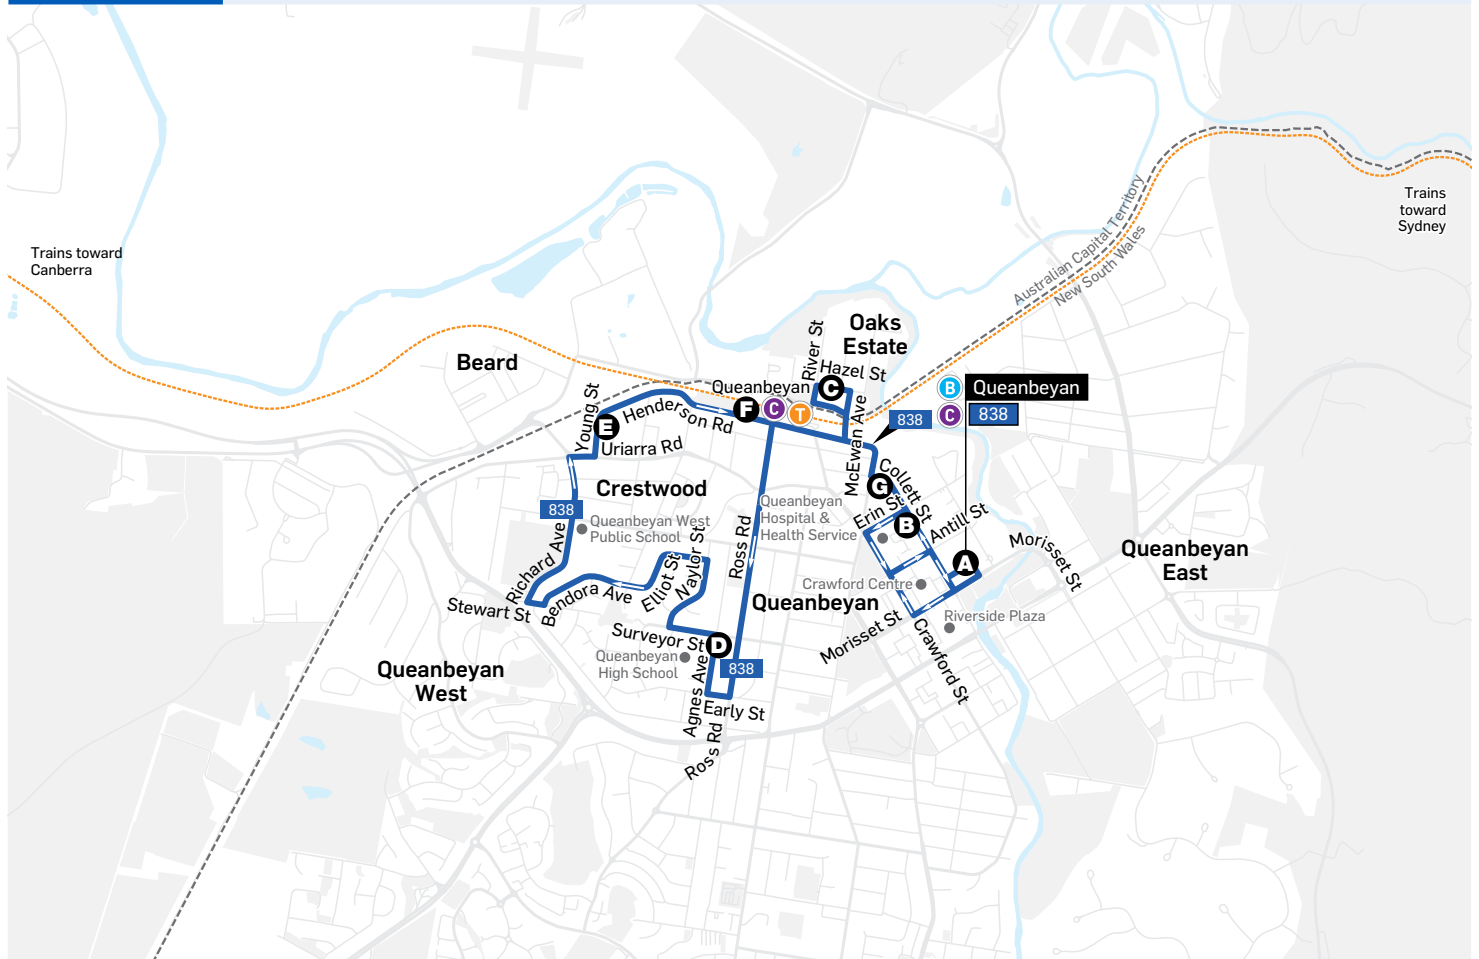

Routes
838

Bus Route Map

Legend

- Bus route
- B Bus interchange
- C Coach stop
- 838 Route number
- --- Train line & station

Routes
838

Queanbeyan to Queanbeyan West via Queanbeyan, Oaks Estate & Crestwood

Monday to Friday											
map ref	Route Number	838	838	838	838	838	838	838	838	838	
A	Queanbeyan Interchange (QBI) dep	6:51	7:36	...	9:02	10:02	12:02	2:02	4:06	5:02	6:02
B	Collett St - Queanbeyan Hospital	6:55	7:40	...	9:06	10:06	12:06	2:06	4:10	5:06	6:06
C	Hazel St - Oaks Estate	6:57	7:42	...	9:08	10:08	12:08	2:08	4:12	5:08	6:08
D	Agnes Av - Queanbeyan High School	7:02	7:47	8:27	9:13	10:13	12:13	2:13	4:17	5:13	6:13
E	Young Street	7:09	7:54	8:34	9:20	10:20	12:20	2:20	4:24	5:20	6:20
F	Henderson Rd - Queanbeyan Railway Stn	7:11	7:56	8:36	9:22	10:22	12:22	2:22	4:26	5:22	6:22
G	Hazel St - Oaks Estate	7:12	7:57	8:37	9:23	10:23	12:23	2:23	4:27	5:23	6:23
G	Collett St - George Forbes House	7:14	7:59	8:39	9:25	10:25	12:25	2:25	4:29	5:25	6:25
A	Queanbeyan Interchange (QBI) arr	7:18	8:03	8:43	9:29	10:29	12:29	2:29	4:33	5:29	6:29

Saturday							
map ref	Route Number	838	838	838	838	838	838
A	Queanbeyan Interchange (QBI) dep	8:01	10:01	12:01	2:01	4:01	6:01
B	Collett St - Queanbeyan Hospital	8:05	10:05	12:05	2:05	4:05	6:05
C	Hazel St - Oaks Estate	8:07	10:07	12:07	2:07	4:07	6:07
D	Agnes Av - Queanbeyan High School	8:12	10:12	12:12	2:12	4:12	6:12
E	Young Street	8:19	10:19	12:19	2:19	4:19	6:19
F	Henderson Rd - Queanbeyan Railway Stn	8:21	10:21	12:21	2:21	4:21	6:21
G	Hazel St - Oaks Estate	8:22	10:22	12:22	2:22	4:22	6:22
G	Collett St - George Forbes House	8:24	10:24	12:24	2:24	4:24	6:24
A	Queanbeyan Interchange (QBI) arr	8:28	10:28	12:28	2:28	4:28	6:28