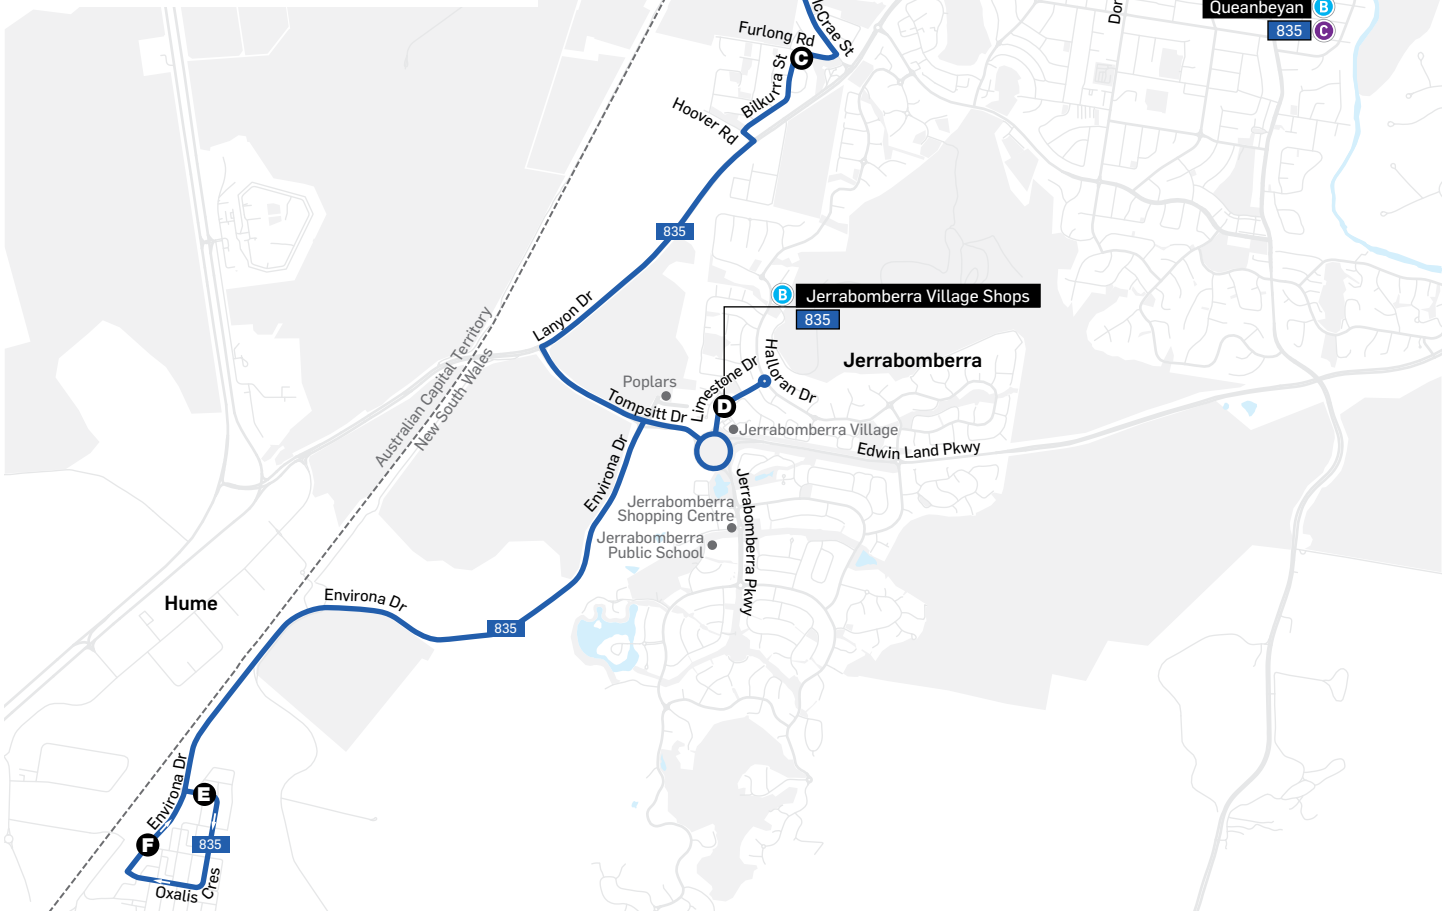

 **Travellerinfo**
6299 3722
cdc Canberra.com.au

CDC CANBERRA

CDC CANBERRA

Monday to Friday											
map ref	Route Number	835	835	835	835	835	835	835	835	835	835
A	Queanbeyan Interchange (QBI) dep	am	am	am	am	am	pm	pm	pm	pm	pm
B	Canberra Av before Donald Rd	7:36	9:02	11:02	1:02	3:02	4:15	5:20	6:20
C	Furlong Rd at Bilkurra St	7:40	9:06	11:06	1:06	3:06	4:19	5:24	6:24
D	Limestone Dr - Jerrabomberra Shops	7:45	9:11	11:11	1:11	3:11	4:24	5:29	6:29
E	Oxalis Cres opp Elkhorn Rd	6:18	7:18	8:06	9:27	11:27	1:27	3:27	4:40	5:45	6:45
F	Environs Dr opp Salt Bush Pde	6:20	7:20	8:08	9:29	11:29	1:29	3:29	4:42	5:47	6:47
D	Limestone Dr - Jerrabomberra	6:29	7:29	8:15	9:36	11:36	1:36	3:36	4:49	5:54	6:54
C	Furlong Rd at Bilkurra St	6:36	7:36	8:22A	9:43	11:43	1:43	3:43	4:56	6:01	7:01
B	Canberra Av before Campbell St	6:42	7:42	...	9:49	11:49	1:49	3:49	5:02	6:07	7:07
A	Queanbeyan Interchange (QBI) arr	6:46	7:46	8:44	9:53	11:53	1:53	3:53	5:06	6:11	7:11

A - On school days, bus diverts via Karabar High School, Queanbeyan South Public School, St Gregory's Infants School, Queanbeyan Public School.

Saturday						
map ref	Route Number	835	835	835	835	835
A	Queanbeyan Interchange (QBI) dep	9:02	11:02	pm	pm	pm
B	Canberra Av before Donald Rd	9:06	11:06	1:06	3:06	5:06
C	Furlong Rd at Bilkurra St	9:11	11:11	1:11	3:11	5:11
D	Limestone Dr - Jerrabomberra	9:18	11:18	1:18	3:18	5:18
E	Oxalis Cres opp Elkhorn Rd	9:27	11:27	1:27	3:27	5:27
F	Environs Dr opp Salt Bush Pde	9:29	11:29	1:29	3:29	5:29
D	Limestone Dr - Jerrabomberra	9:36	11:36	1:36	3:36	5:36
C	Furlong Rd at Bilkurra St	9:43	11:43	1:43	3:43	5:43
B	Canberra Av before Campbell St	9:49	11:49	1:49	3:49	5:49
A	Queanbeyan Interchange (QBI) arr	9:53	11:53	1:53	3:53	5:53

Routes 835 Bus Route Map

Legend
 Bus route
 Bus interchange
 Coach stop
 Route number
 Train line & station