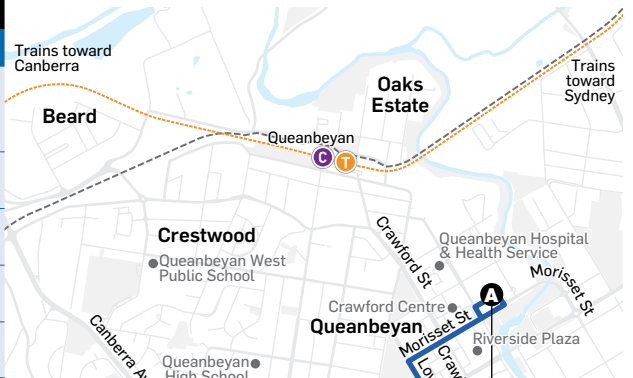

 **Travellerinfo**
6299 3722
cdc Canberra.com.au

CDC CANBERRA

CDC CANBERRA

Monday to Friday											
map ref	Route Number	835	835	835	835	835	835	835	835	835	835
A	Queanbeyan Interchange (QBI) dep	am	am	am	am	am	pm	pm	pm	pm	pm
B	Canberra Av before Donald Rd	7:36	9:02	11:02	1:02	3:02	4:15	5:20	6:20
C	Furlong Rd at Bilkurra St	7:40	9:06	11:06	1:06	3:06	4:19	5:24	6:24
D	Limestone Dr - Jerrabomberra Shops	7:45	9:11	11:11	1:11	3:11	4:24	5:29	6:29
E	Oxalis Cres opp Elkhorn Rd	6:18	7:18	8:06	9:27	11:27	1:27	3:27	4:40	5:45	6:45
F	Environs Dr opp Salt Bush Pde	6:20	7:20	8:08	9:29	11:29	1:29	3:29	4:42	5:47	6:47
D	Limestone Dr - Jerrabomberra	6:29	7:29	8:15	9:36	11:36	1:36	3:36	4:49	5:54	6:54
C	Furlong Rd at Bilkurra St	6:36	7:36	8:22A	9:43	11:43	1:43	3:43	4:56	6:01	7:01
B	Canberra Av before Campbell St	6:42	7:42	...	9:49	11:49	1:49	3:49	5:02	6:07	7:07
A	Queanbeyan Interchange (QBI) arr	6:46	7:46	8:44	9:53	11:53	1:53	3:53	5:06	6:11	7:11

A - On school days, bus diverts via Karabar High School, Queanbeyan South Public School, St Gregory's Infants School, Queanbeyan Public School.

Saturday						
map ref	Route Number	835	835	835	835	835
A	Queanbeyan Interchange (QBI) dep	9:02	11:02	pm	pm	pm
B	Canberra Av before Donald Rd	9:06	11:06	1:06	3:06	5:06
C	Furlong Rd at Bilkurra St	9:11	11:11	1:11	3:11	5:11
D	Limestone Dr - Jerrabomberra	9:18	11:18	1:18	3:18	5:18
E	Oxalis Cres opp Elkhorn Rd	9:27	11:27	1:27	3:27	5:27
F	Environs Dr opp Salt Bush Pde	9:29	11:29	1:29	3:29	5:29
D	Limestone Dr - Jerrabomberra	9:36	11:36	1:36	3:36	5:36
C	Furlong Rd at Bilkurra St	9:43	11:43	1:43	3:43	5:43
B	Canberra Av before Campbell St	9:49	11:49	1:49	3:49	5:49
A	Queanbeyan Interchange (QBI) arr	9:53	11:53	1:53	3:53	5:53