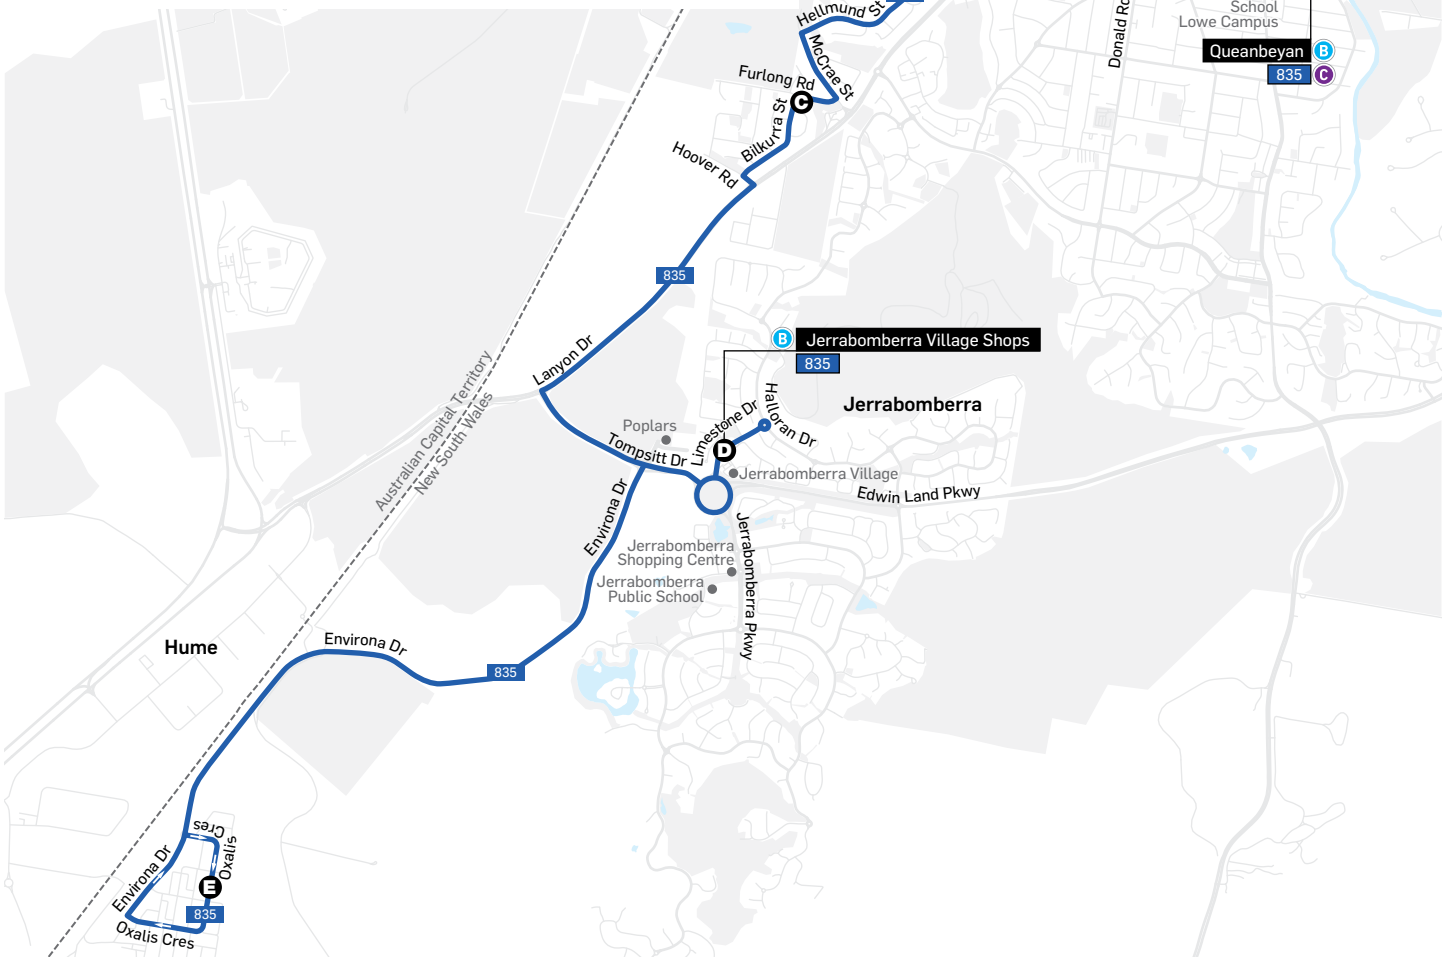

Linking:

- Queanbeyan
- Letchworth
- Jerrabomberra
- Environa
- Tralee

Commencing 23 January 2023

Visit our website to view and download other bus routes and timetables operated by CDC Canberra in the Canberra, Queanbeyan and Yass regions.

 **Travellerinfo**
6299 3722
cdccanberra.com.au

CDC CANBERRA

CDC CANBERRA

Monday to Friday											
map ref	Route Number	835	835	835	835	835	835	835	835	835	835
A	Queanbeyan Interchange (QBI) dep	am	am	am	am	am	pm	pm	pm	pm	pm
B	Canberra Av before Donald Rd	7:36	9:02	11:02	1:02	3:02	4:15	5:20	6:20
C	Furlong Rd at Bilkurra St	7:40	9:06	11:06	1:06	3:06	4:19	5:24	6:24
D	Limestone Dr - Jerrabomberra Shops	7:45	9:11	11:11	1:11	3:11	4:24	5:29	6:29
E	Oxalis Cres Tralee	6:20	7:20	8:06	9:27	11:27	1:27	3:27	4:40	5:45	6:45
D	Limestone Dr - Jerrabomberra	6:29	7:29	8:15	9:36	11:36	1:36	3:36	4:49	5:54	6:54
C	Furlong Rd at Bilkurra St	6:36	7:36	8:22A	9:43	11:43	1:43	3:43	4:56	6:01	7:01
B	Canberra Av before Campbell St	6:42	7:42	...	9:49	11:49	1:49	3:49	5:02	6:07	7:07
A	Queanbeyan Interchange (QBI) arr	6:46	7:46	8:44	9:53	11:53	1:53	3:53	5:06	6:11	7:11

A - On school days, bus diverts via Karabar High School, Queanbeyan South Public School, St Gregory's Infants School, Queanbeyan Public School.

Saturday						
map ref	Route Number	835	835	835	835	835
A	Queanbeyan Interchange (QBI) dep	9:02	11:02	1:02	3:02	5:02
B	Canberra Av before Donald Rd	9:06	11:06	1:06	3:06	5:06
C	Furlong Rd at Bilkurra St	9:11	11:11	1:11	3:11	5:11
D	Limestone Dr - Jerrabomberra	9:18	11:18	1:18	3:18	5:18
E	Oxalis Cres Tralee	9:27	11:27	1:27	3:27	5:27
D	Limestone Dr - Jerrabomberra	9:36	11:36	1:36	3:36	5:36
C	Furlong Rd at Bilkurra St	9:43	11:43	1:43	3:43	5:43
B	Canberra Av before Campbell St	9:49	11:49	1:49	3:49	5:49
A	Queanbeyan Interchange (QBI) arr	9:53	11:53	1:53	3:53	5:53

Routes 835 Bus Route Map

Legend
 Bus route
 Bus interchange
 Coach stop
 Route number
 Train line & station