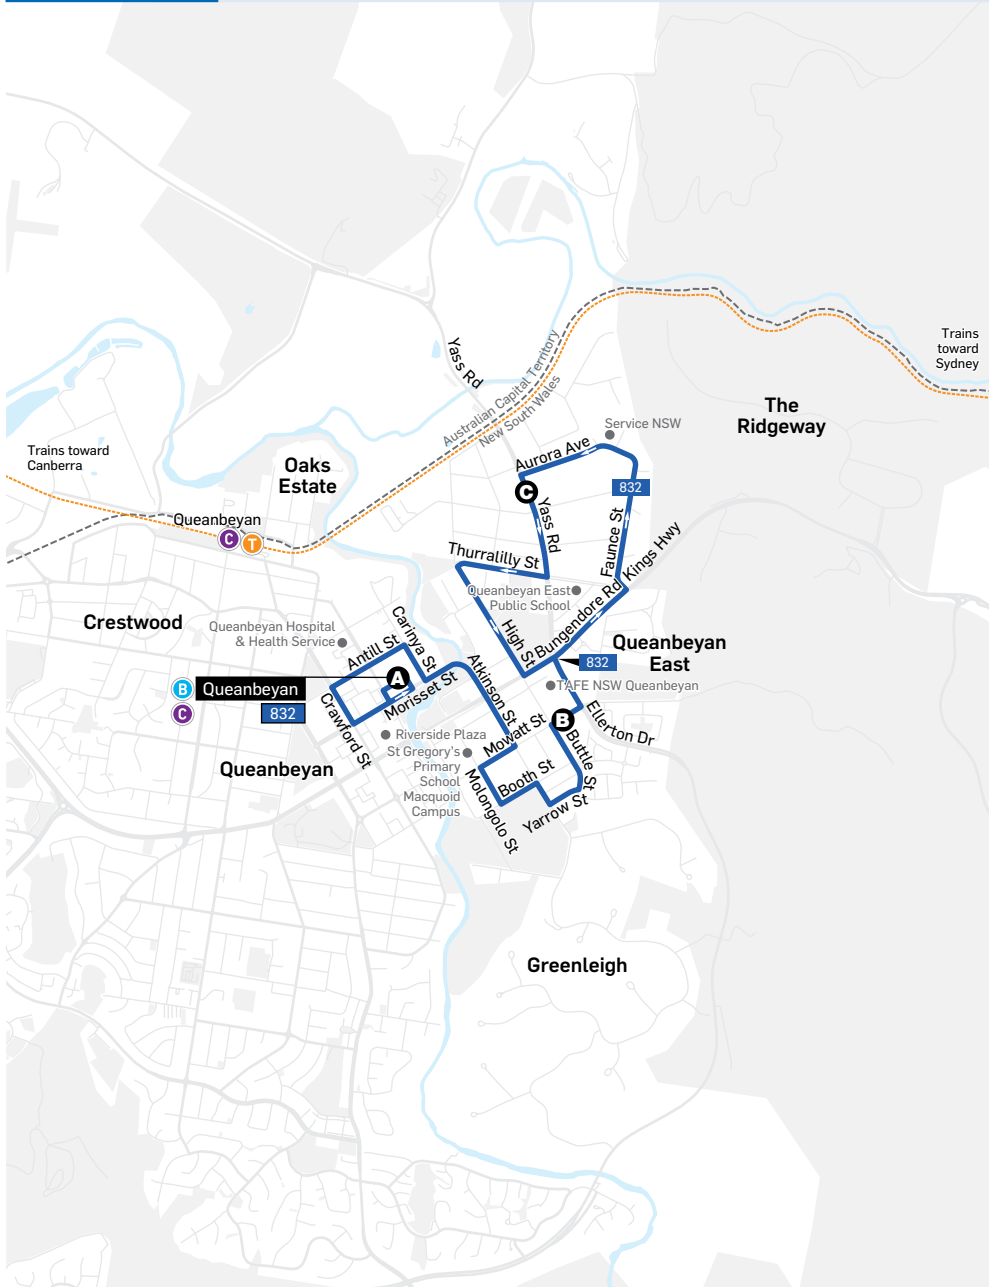

Routes
832

Bus Route Map

CANBERRA

1. **Legend**
2. Bus route
   - B Bus interchange
   - C Coach stop
   - 832 Route number
   - - - Train line & station

Routes
832

East Queanbeyan to Queanbeyan

CANBERRA

Monday to Friday									
map ref	Route Number	832	832	832	832	832	832	832	832
	A Queanbeyan Interchange (QBI) dep	am	am	am	pm	pm	pm	pm	pm
	B Mowatt St - Queanbeyan TAFE	7:27	9:27	10:27	12:27	2:27	4:27	5:27	6:27
	C Yass Rd before Endurance Av	7:36	9:36	10:36	12:36	2:36	4:36	5:36	6:36
	B Mowatt St - Queanbeyan TAFE	7:41	9:41	10:41	12:41	2:41	4:41	5:41	6:41
	B Mowatt St - Queanbeyan TAFE	7:46	9:46	10:46	12:46	2:46	4:46	5:45	6:45
	A Queanbeyan Interchange (QBI) arr	7:56	9:56	10:56	12:56	2:56	4:56	5:54	6:54

Saturday							
map ref	Route Number	832	832	832	832	832	832
	A Queanbeyan Interchange (QBI) dep	am	am	pm	pm	pm	pm
	B Mowatt St - Queanbeyan TAFE	8:26	10:26	12:26	2:26	4:26	6:26
	C Yass Rd before Endurance Av	8:34	10:34	12:34	2:34	4:34	6:34
	B Mowatt St - Queanbeyan TAFE	8:39	10:39	12:39	2:39	4:39	6:39
	B Mowatt St - Queanbeyan TAFE	8:43	10:43	12:43	2:43	4:43	6:43
	A Queanbeyan Interchange (QBI) arr	8:53	10:53	12:53	2:53	4:53	6:53