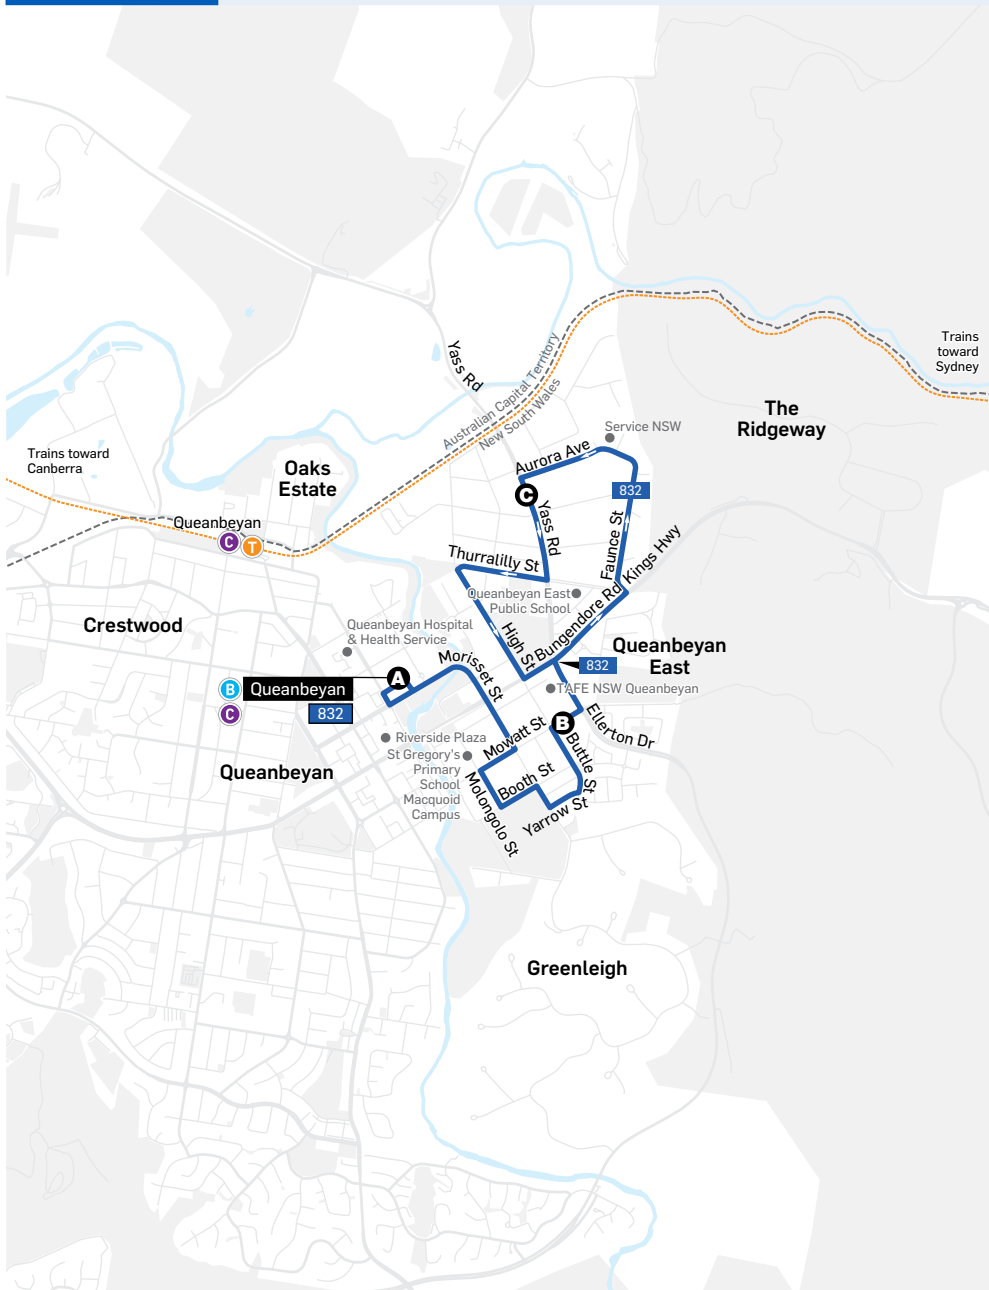

Routes
832

Bus Route Map

CANBERRA

1. **Legend**
2. Bus route
   - B Bus interchange
   - C Coach stop
   - 832 Route number
   - - - Train line & station

Routes
832

East Queanbeyan to Queanbeyan

CANBERRA

Monday to Friday									
map ref	Route Number	832	832	832	832	832	832	832	832
		am	am	am	pm	pm	pm	pm	pm
A	Queanbeyan Interchange (QBI) dep	7:29	9:29	10:29	12:29	2:29	4:29	5:29	6:29
B	Mowatt St - Queanbeyan TAFE	7:36	9:36	10:36	12:36	2:36	4:36	5:36	6:36
C	Yass Rd before Endurance Av	7:43	9:43	10:43	12:43	2:43	4:43	5:42	6:42
B	Mowatt St - Queanbeyan TAFE	7:48	9:48	10:48	12:48	2:48	4:48	5:47	6:47
A	Queanbeyan Interchange (QBI) arr	7:56	9:56	10:56	12:56	2:56	4:56	5:54	6:54

Saturday						
map ref	Route Number	832	832	832	832	832
		am	am	pm	pm	pm
A	Queanbeyan Interchange (QBI) dep	8:28	10:28	12:28	2:28	4:28
B	Mowatt St - Queanbeyan TAFE	8:35	10:35	12:35	2:35	4:35
C	Yass Rd before Endurance Av	8:41	10:41	12:41	2:41	4:41
B	Mowatt St - Queanbeyan TAFE	8:46	10:46	12:46	2:46	4:46
A	Queanbeyan Interchange (QBI) arr	8:53	10:53	12:53	2:53	4:53