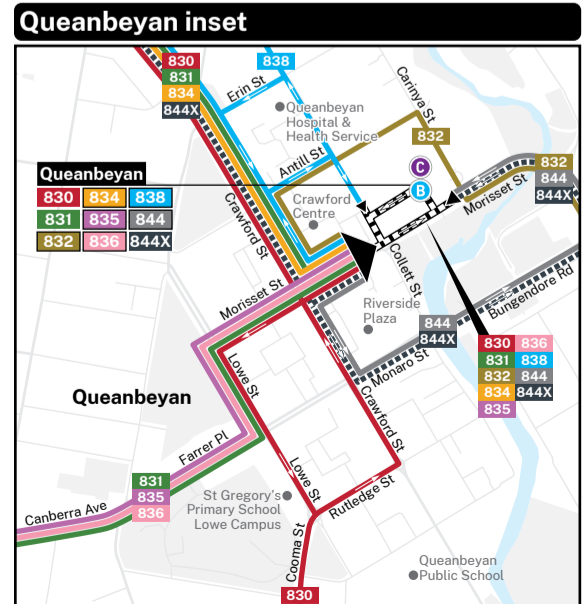

# B

# Queanbeyan bus network map

**Legend**

- Bus route
- Common bus route
- Bus interchange
- Coach stop
- 830 Route number
- Peak hour only service
- Train line & station

Plan your trip at [transportnsw.info](http://transportnsw.info)

Cartography by transgraphics.com.au TG24029 | Base map © OpenStreetMap contributors