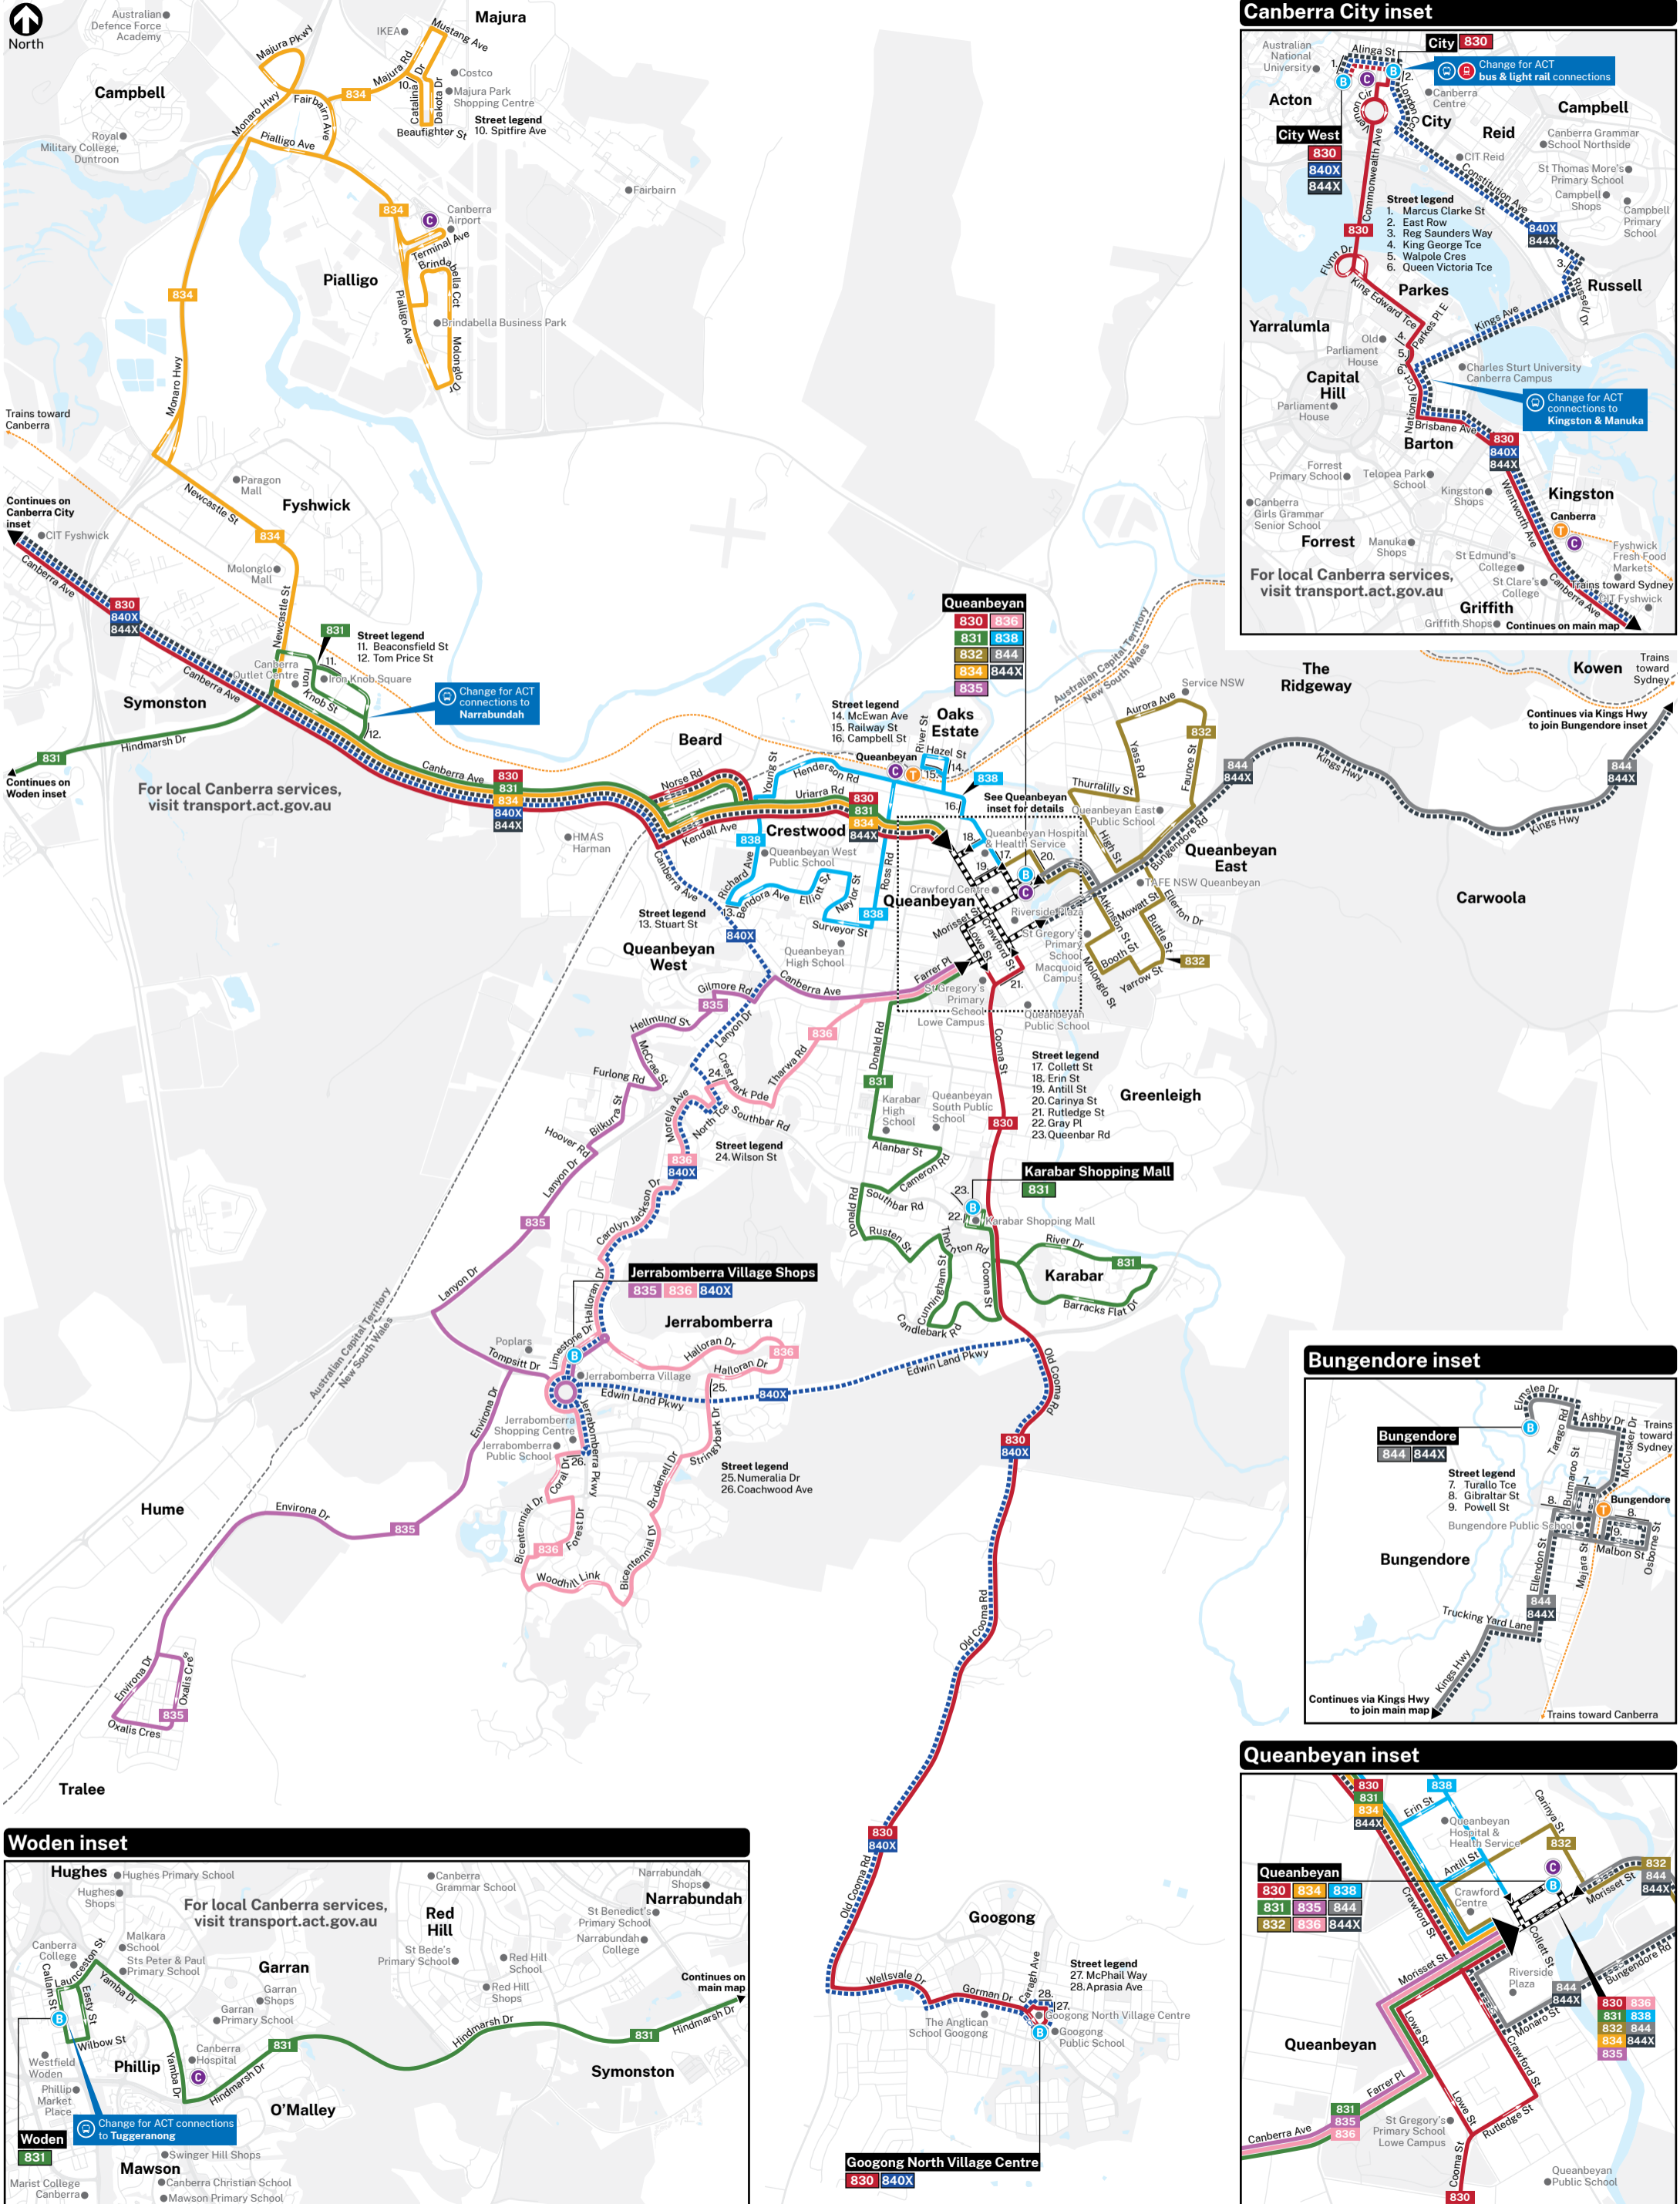

# B

# Queanbeyan bus network map

**Legend**

- Bus route
- Common bus route
- Bus interchange
- Coach stop
- 830 Route number
- Peak hour only service
- Train line & station

Plan your trip at [transportnsw.info](http://transportnsw.info)

Cartography by transgraphics.com.au TG24029 | Base map © OpenStreetMap contributors