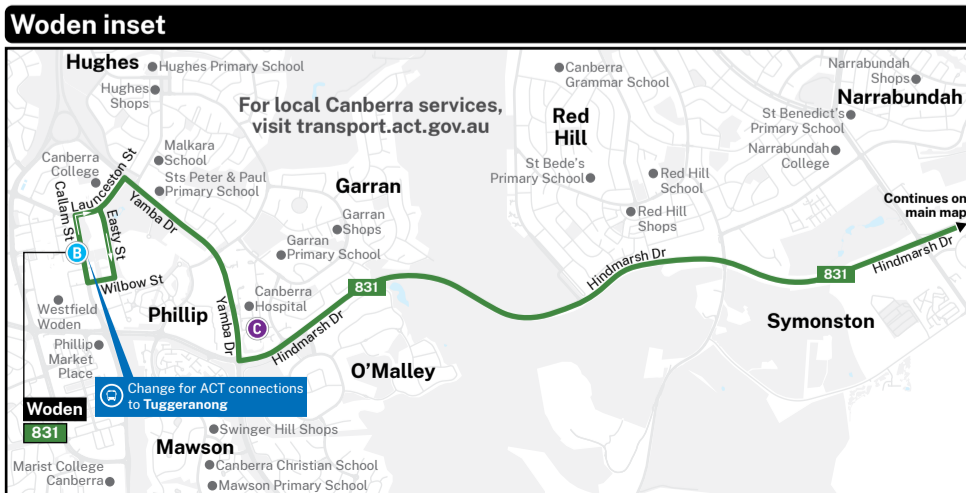

# Queanbeyan bus network map

**Legend**

- Bus route
- Common bus route
- Bus interchange
- Coach stop
- 830 Route number
- Peak hour only service
- Train line & station

Plan your trip at [transportnsw.info](http://transportnsw.info)

Cartography by transgraphics.com.au TG24029 | Base map © OpenStreetMap contributors