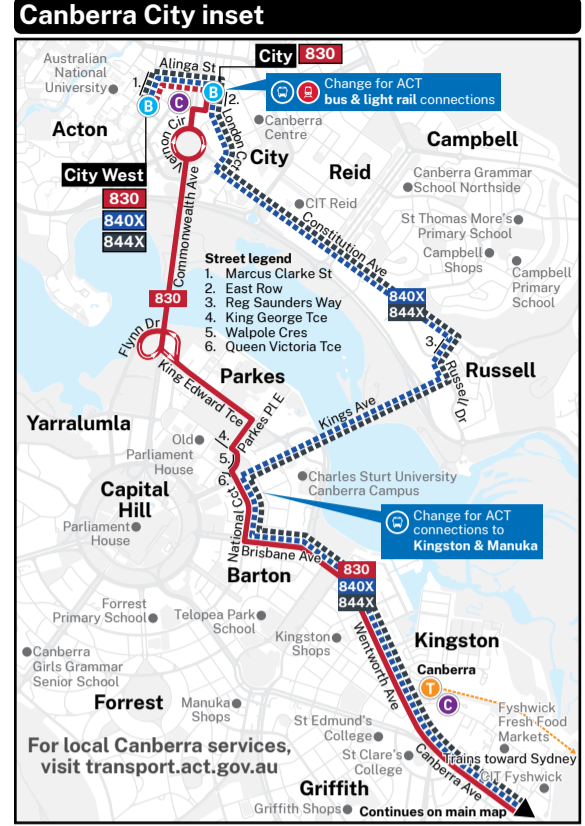

# Queanbeyan bus network map

**Legend**

- Bus route
- Common bus route
- Bus interchange
- Coach stop
- 830 Route number
- Peak hour only service
- Train line & station

Plan your trip at [transportnsw.info](http://transportnsw.info)

Cartography by transgraphics.com.au TG24029 | Base map © OpenStreetMap contributors